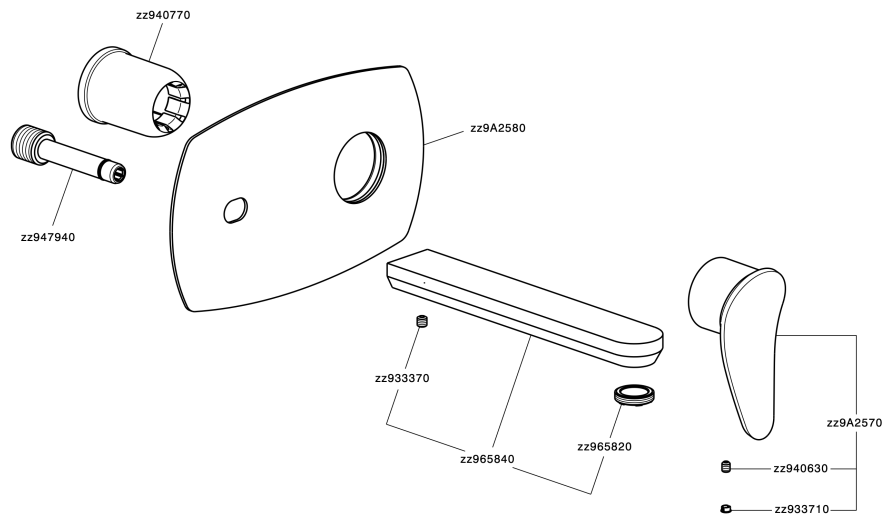

Exposed part for single lever washbasin valve HARLOCK_HC005514

HC005514

<https://en.huberitalia.com/exposed-part-for-single-lever-washbasin-valve-harlock-hc005514>

Concealed single lever washbasin mixer Easy-Box CONCEALED_ZB002450

ZB002450

<https://en.huberitalia.com/concealed-single-lever-washbasin-mixer-easy-box-concealed-zb002450>

2024-12-04