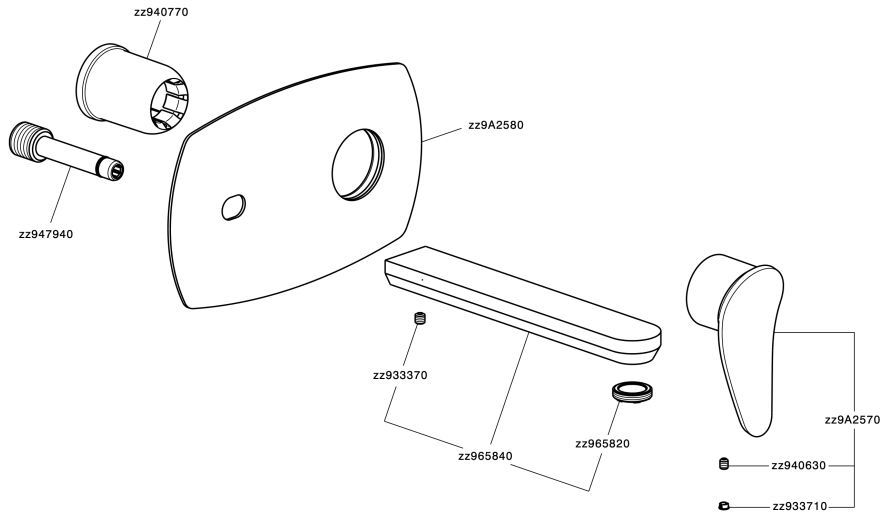

## Exposed part for single lever washbasin valve HARLOCK\_HC005514

MODEL **HC005514**

Exposed part for single lever washbasin valve, without concealed part, spout L.200 mm, for item Easy-Box ZB002450 and art. ZB025510

## Exposed part for single lever washbasin valve HARLOCK\_HC005514

HC005514

<https://en.huberitalia.com/exposed-part-for-single-lever-washbasin-valve-harlock-hc005514>

## Concealed single lever washbasin mixer Easy-Box CONCEALED\_ZB002450

MODEL **ZB002450**

Concealed single lever washbasin mixer  
Easy-Box, with protection guard box, without trim kit

AVAILABLE FINISHINGS

CHARACTERISTICS

Concealed **1**  
Cartridge Spare Parts **ZZ95409000**  
**35 mm Cartridge**

Piastra/Plate/Plaque/Platte/Placa

2-3mm: XX 56-76

10mm: XX 48-68