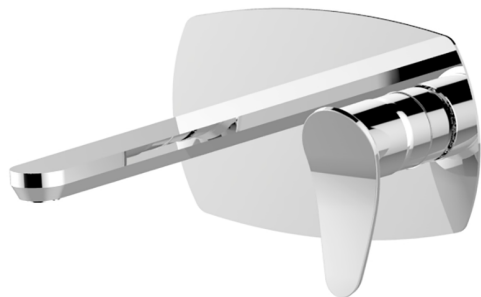

## Exposed part for single lever washbasin valve HARLOCK\_HC005514

MODEL **HC005514**

Exposed part for single lever washbasin valve, without concealed part, spout L.200 mm, for item Easy-Box ZB002450 and art. ZB025510

## Exposed part for single lever washbasin valve HARLOCK\_HC005514

HC005514

<https://en.huberitalia.com/exposed-part-for-single-lever-washbasin-valve-harlock-hc005514>

## Concealed single lever washbasin mixer Easy-Box CONCEALED\_ZB002450

MODEL **ZB002450**

Concealed single lever washbasin mixer  
Easy-Box, with protection guard box, without trim kit

AVAILABLE FINISHINGS