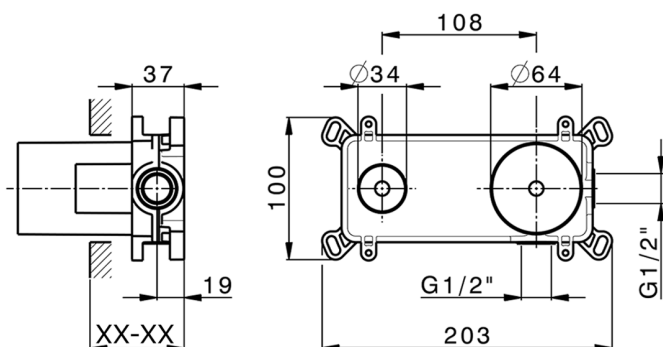

## Exposed part for single lever washbasin valve HARLOCK\_HC005514

HC005514

<https://en.huberitalia.com/exposed-part-for-single-lever-washbasin-valve-harlock-hc005514>

## Concealed single lever washbasin mixer Easy-Box CONCEALED\_ZB002450

MODEL **ZB002450**

Concealed single lever washbasin mixer  
Easy-Box, with protection guard box, without trim kit

AVAILABLE FINISHINGS

CHARACTERISTICS

Concealed **1**  
Cartridge Spare Parts **ZZ95409000**  
**35 mm Cartridge**

Piastra/Plate/Plaque/Platte/Placa

2-3mm: XX 56-76

10mm: XX 48-68