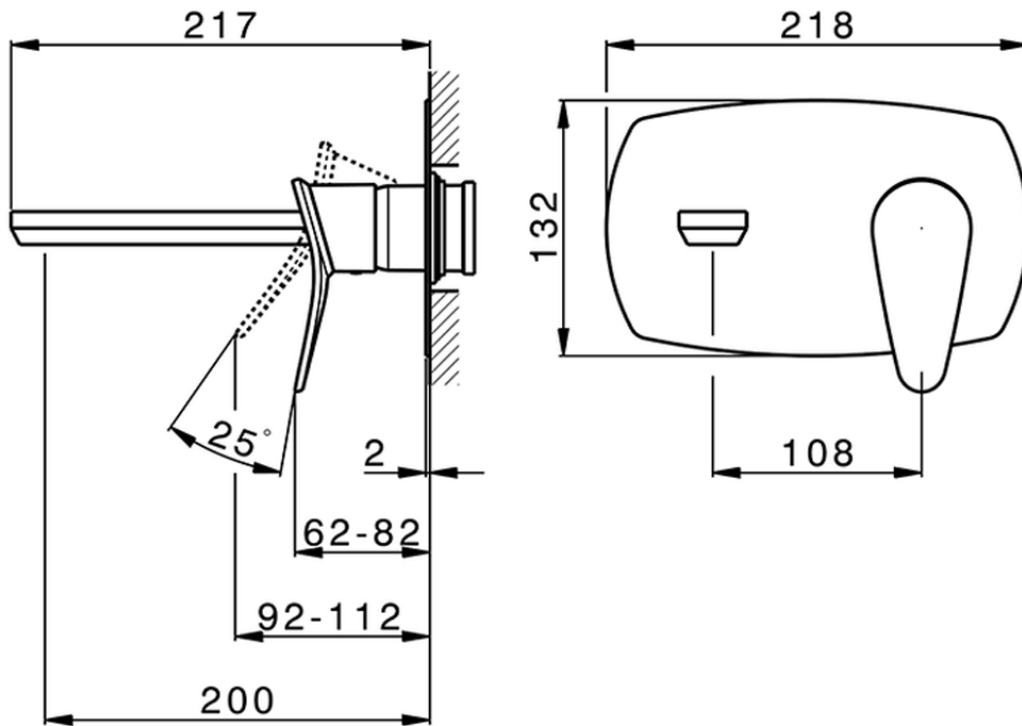

Exposed part for single lever washbasin valve HARLOCK_HC005514

HC005514

<https://en.huberitalia.com/exposed-part-for-single-lever-washbasin-valve-harlock-hc005514>

Piastra/Plate/Plaque/Platte/Placa

2-3mm: XX 56-76

10mm: XX 48-68