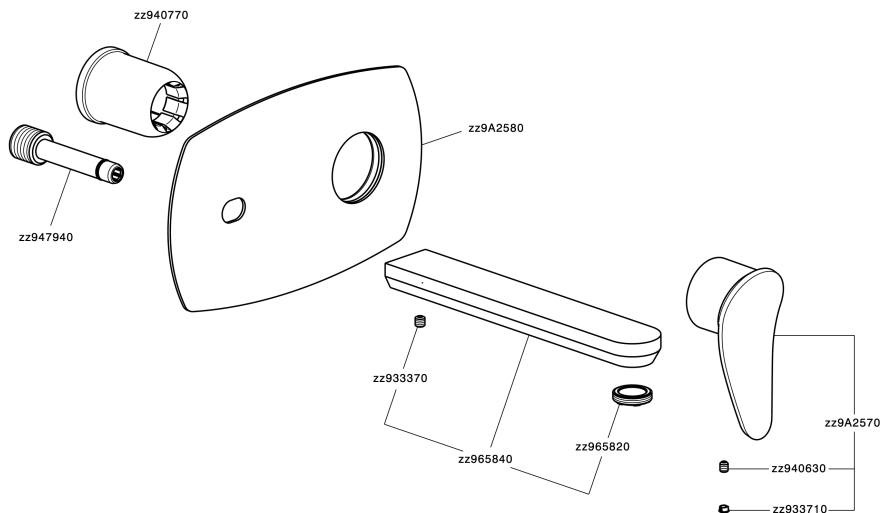

Exposed part for single lever washbasin valve HARLOCK_HC005514

HC005514

<https://en.huberitalia.com/exposed-part-for-single-lever-washbasin-valve-harlock-hc005514>

Concealed single lever washbasin mixer Easy-Box CONCEALED_ZB002450

ZB002450

<https://en.huberitalia.com/concealed-single-lever-washbasin-mixer-easy-box-concealed-zb002450>

2025-01-02