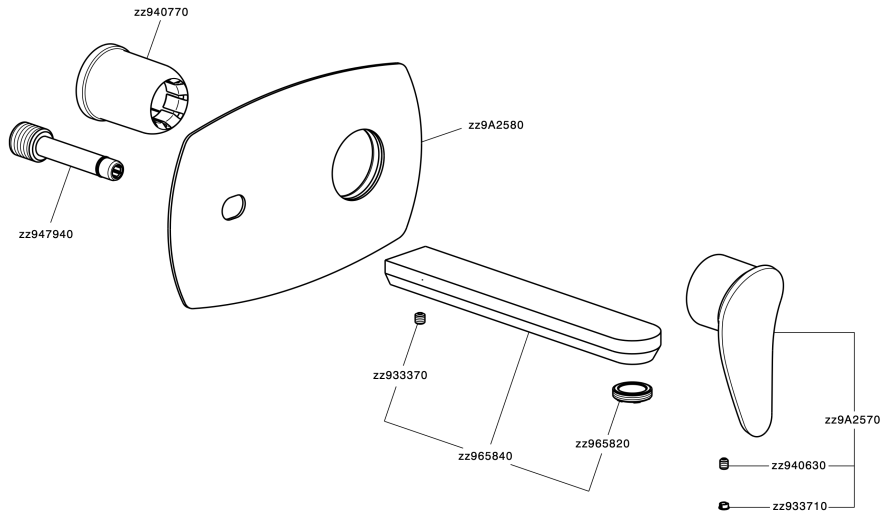

Exposed part for single lever washbasin valve HARLOCK_HC005514

MODEL **HC005514**

Exposed part for single lever washbasin valve, without concealed part, spout L.200 mm, for item Easy-Box ZB002450 and art. ZB025510

Exposed part for single lever washbasin valve HARLOCK_HC005514

HC005514

<https://en.huberitalia.com/exposed-part-for-single-lever-washbasin-valve-harlock-hc005514>

Concealed single lever washbasin mixer Easy-Box CONCEALED_ZB002450

MODEL **ZB002450**

Concealed single lever washbasin mixer
Easy-Box, with protection guard box, without trim kit

AVAILABLE FINISHINGS

CHARACTERISTICS

Concealed **1**
Cartridge Spare Parts **ZZ95409000**
35 mm Cartridge

Piastra/Plate/Plaque/Platte/Placa

2-3mm: XX 56-76

10mm: XX 48-68

EcoStop

EcoStop feature limits water flow to approximately 50% of maximum output with one point of resistance on setting. Push slightly past the middle stop only when full water output is required. This will save water up to 50%.