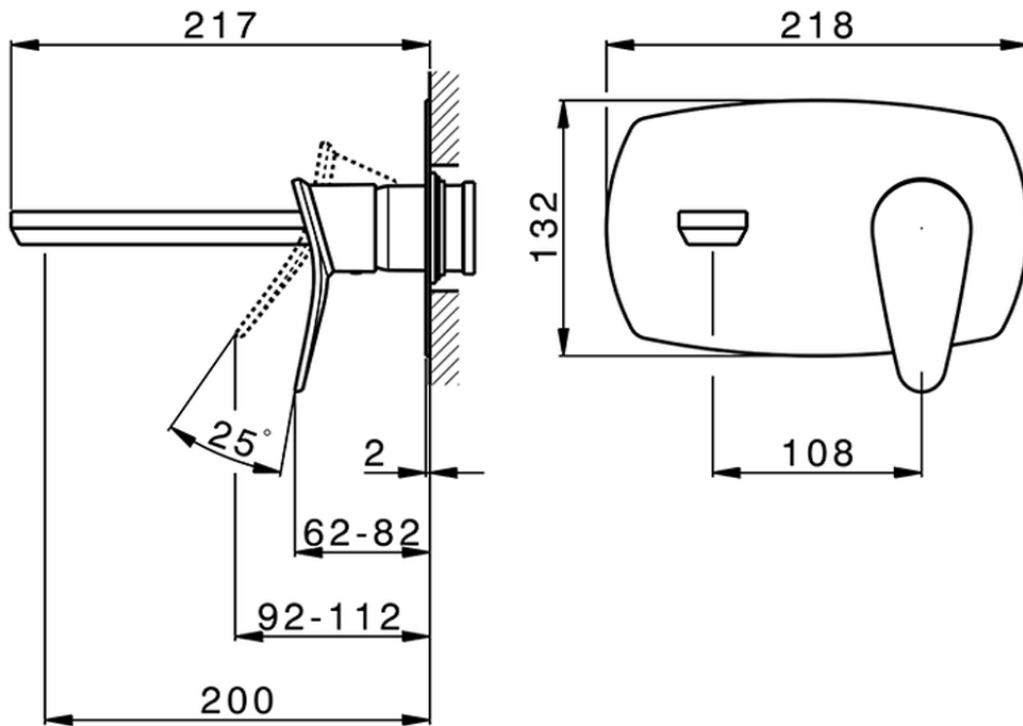

## Exposed part for single lever washbasin valve HARLOCK\_HC005514

HC005514

<https://en.huberitalia.com/exposed-part-for-single-lever-washbasin-valve-harlock-hc005514>

Piastra/Plate/Plaque/Platte/Placa

2-3mm: XX 56-76

10mm: XX 48-68