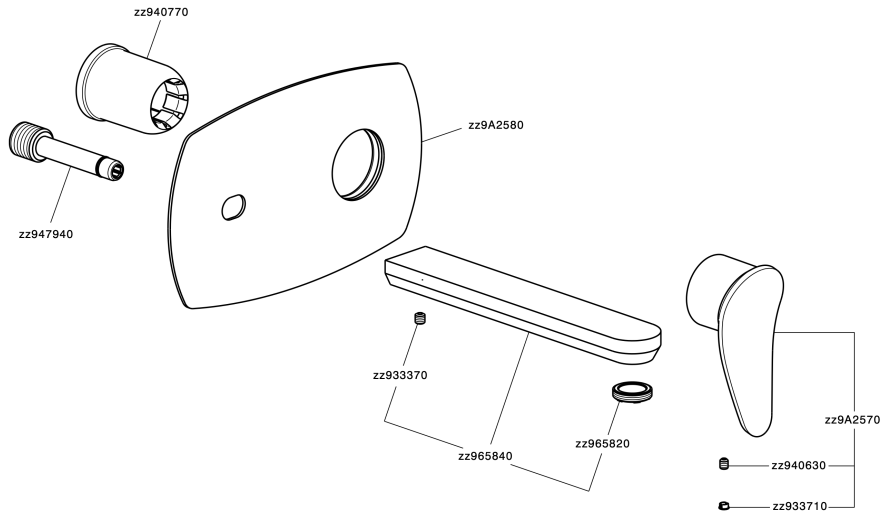

## Exposed part for single lever washbasin valve HARLOCK\_HC005514

HC005514

<https://en.huberitalia.com/exposed-part-for-single-lever-washbasin-valve-harlock-hc005514>

## Concealed single lever washbasin mixer Easy-Box CONCEALED\_ZB002450

ZB002450

<https://en.huberitalia.com/concealed-single-lever-washbasin-mixer-easy-box-concealed-zb002450>

2025-01-05