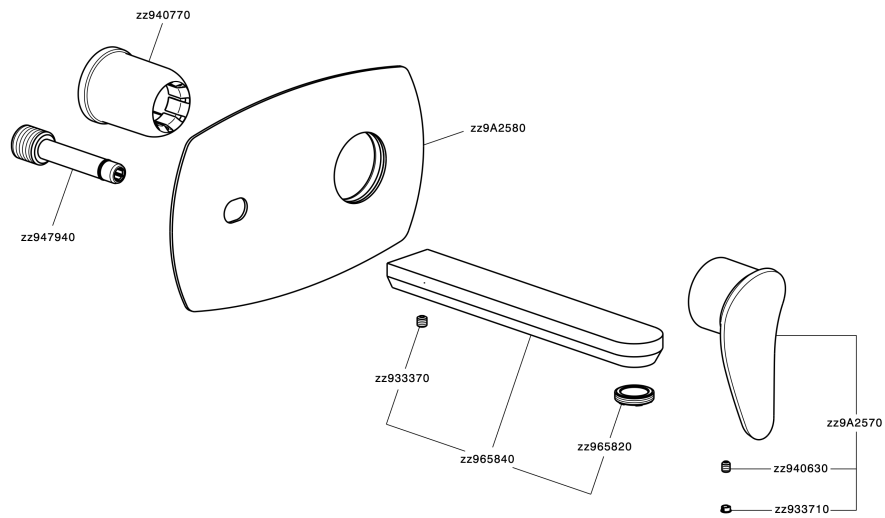

Exposed part for single lever washbasin valve HARLOCK_HC005514

MODEL **HC005514**

Exposed part for single lever washbasin valve, without concealed part, spout L.200 mm, for item Easy-Box ZB002450 and art. ZB025510

Exposed part for single lever washbasin valve HARLOCK_HC005514

HC005514

<https://en.huberitalia.com/exposed-part-for-single-lever-washbasin-valve-harlock-hc005514>

Concealed single lever washbasin mixer Easy-Box CONCEALED_ZB002450

MODEL **ZB002450**

Concealed single lever washbasin mixer
Easy-Box, with protection guard box, without trim kit

AVAILABLE FINISHINGS

CHARACTERISTICS

Concealed **1**
Cartridge Spare Parts **ZZ95409000**
35 mm Cartridge

Piastra/Plate/Plaque/Platte/Placa

2-3mm: XX 56-76

10mm: XX 48-68

EcoStop

EcoStop feature limits water flow to approximately 50% of maximum output with one point of resistance on setting. Push slightly past the middle stop only when full water output is required. This will save water up to 50%.