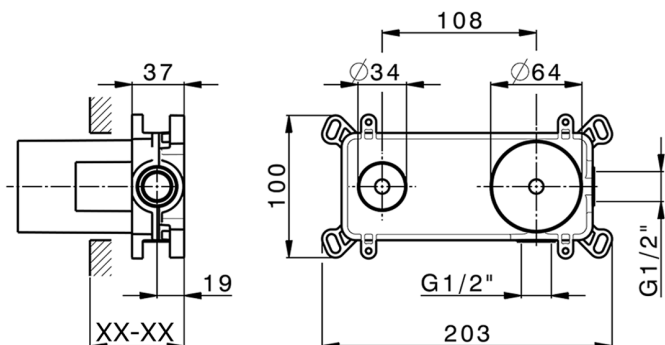

Exposed part for single lever washbasin valve HARLOCK_HC005514

MODEL **HC005514**

Exposed part for single lever washbasin valve, without concealed part, spout L.200 mm, for item Easy-Box ZB002450 and art. ZB025510

Exposed part for single lever washbasin valve HARLOCK_HC005514

HC005514

<https://en.huberitalia.com/exposed-part-for-single-lever-washbasin-valve-harlock-hc005514>

Concealed single lever washbasin mixer Easy-Box CONCEALED_ZB002450

MODEL **ZB002450**

Concealed single lever washbasin mixer
Easy-Box, with protection guard box, without trim kit

AVAILABLE FINISHINGS

CHARACTERISTICS

Concealed **1**
Cartridge Spare Parts **ZZ95409000**
35 mm Cartridge

Piastra/Plate/Plaque/Platte/Placa

2-3mm: XX 56-76

10mm: XX 48-68

EcoStop

EcoStop feature limits water flow to approximately 50% of maximum output with one point of resistance on setting. Push slightly past the middle stop only when full water output is required. This will save water up to 50%.