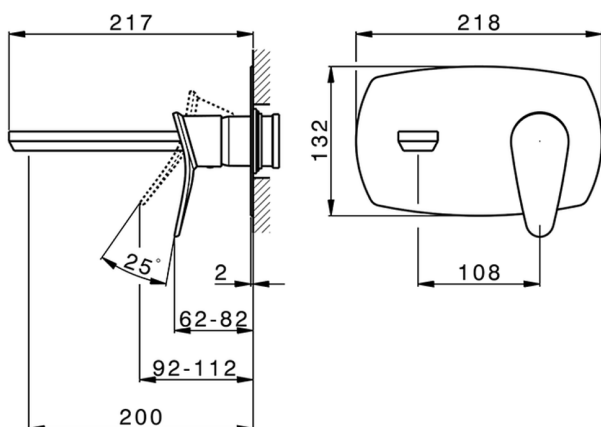

CHARACTERISTICS

Installation **Concealed**
Required concealed parts **ZB002450**