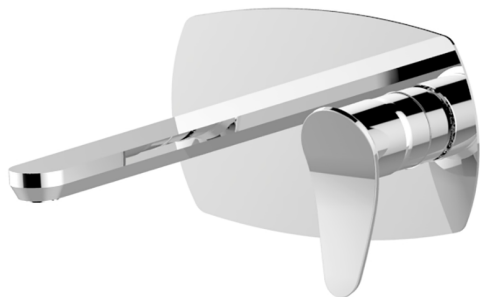

Exposed part for single lever washbasin valve HARLOCK_HC005514

MODEL **HC005514**

Exposed part for single lever washbasin valve, without concealed part, spout L.200 mm, for item Easy-Box ZB002450 and art. ZB025510

AVAILABLE FINISHINGS

-  **21** 21 Chrome
-  **2P** 2P Rose Gold
-  **2Q** 2Q Black Titanium
-  **40** 40 Matt Black
-  **4Q** 4Q Matt White
-  **6T** 6T Chrome/Matt Black

CHARACTERISTICS

Installation **Concealed**
 Required concealed parts **ZB002450**

Exposed part for single lever washbasin valve HARLOCK_HC005514

HC005514

<https://en.huberitalia.com/exposed-part-for-single-lever-washbasin-valve-harlock-hc005514>

Concealed single lever washbasin mixer Easy-Box CONCEALED_ZB002450

MODEL **ZB002450**

Concealed single lever washbasin mixer
Easy-Box, with protection guard box, without trim kit

AVAILABLE FINISHINGS

CHARACTERISTICS

Concealed **1**
Cartridge Spare Parts **ZZ95409000**
35 mm Cartridge