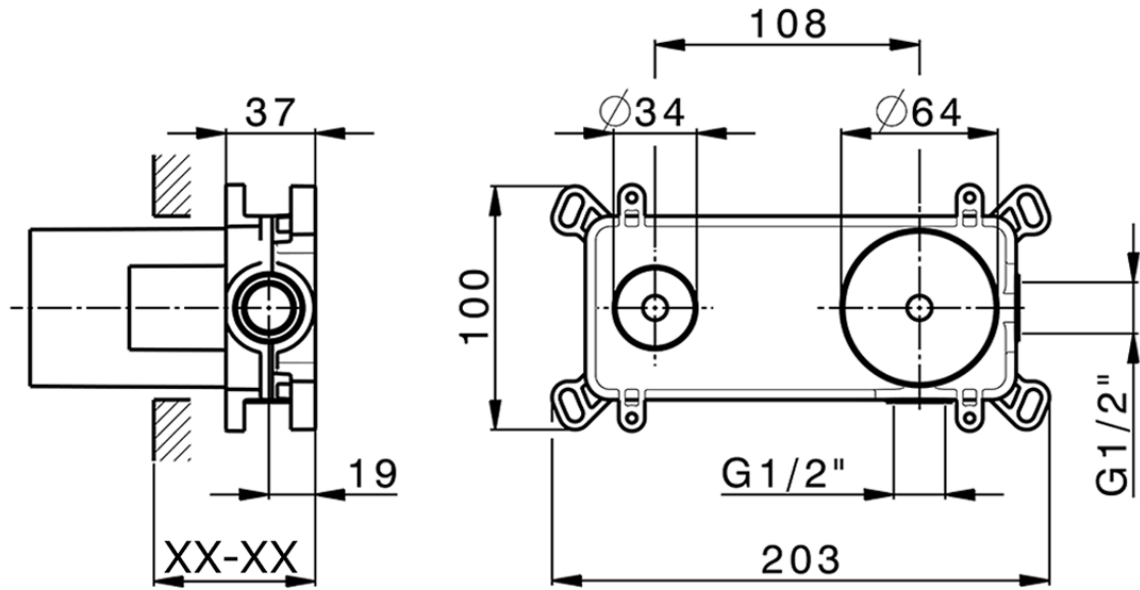

## Exposed part for single lever washbasin valve HARLOCK\_HC005514

HC005514

<https://en.huberitalia.com/exposed-part-for-single-lever-washbasin-valve-harlock-hc005514>

Piastra/Plate/Plaque/Platte/Placa

2-3mm: XX 56-76

10mm: XX 48-68