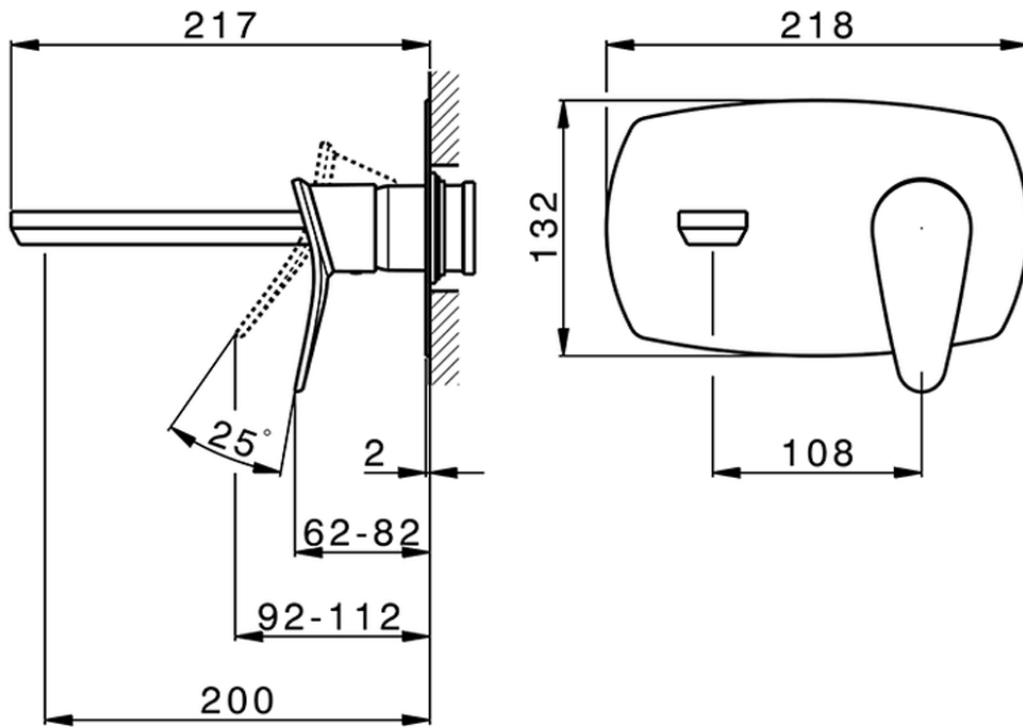

## Exposed part for single lever washbasin valve HARLOCK\_HC005514

HC005514

<https://en.huberitalia.com/exposed-part-for-single-lever-washbasin-valve-harlock-hc005514>

Piastra/Plate/Plaque/Platte/Placa

2-3mm: XX 56-76

10mm: XX 48-68