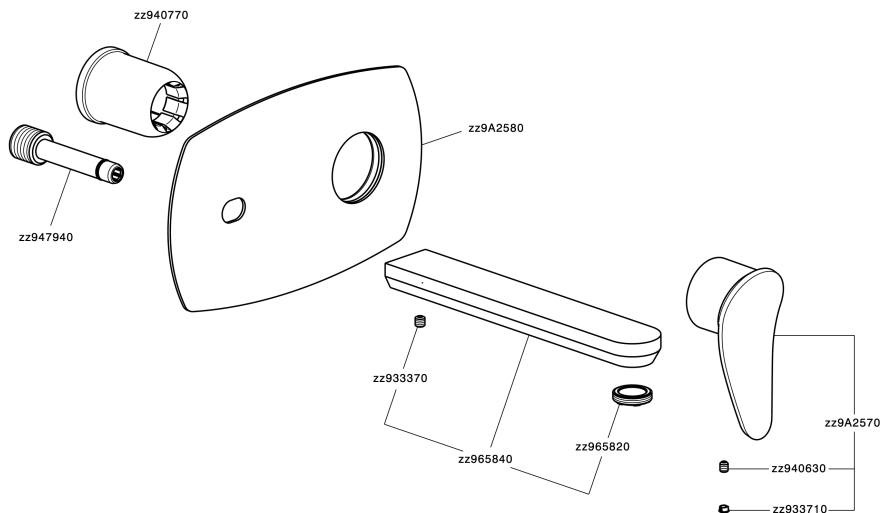

Exposed part for single lever washbasin valve HARLOCK_HC005514

HC005514

<https://en.huberitalia.com/exposed-part-for-single-lever-washbasin-valve-harlock-hc005514>

Concealed single lever washbasin mixer Easy-Box CONCEALED_ZB002450

ZB002450

<https://en.huberitalia.com/concealed-single-lever-washbasin-mixer-easy-box-concealed-zb002450>

2025-01-05