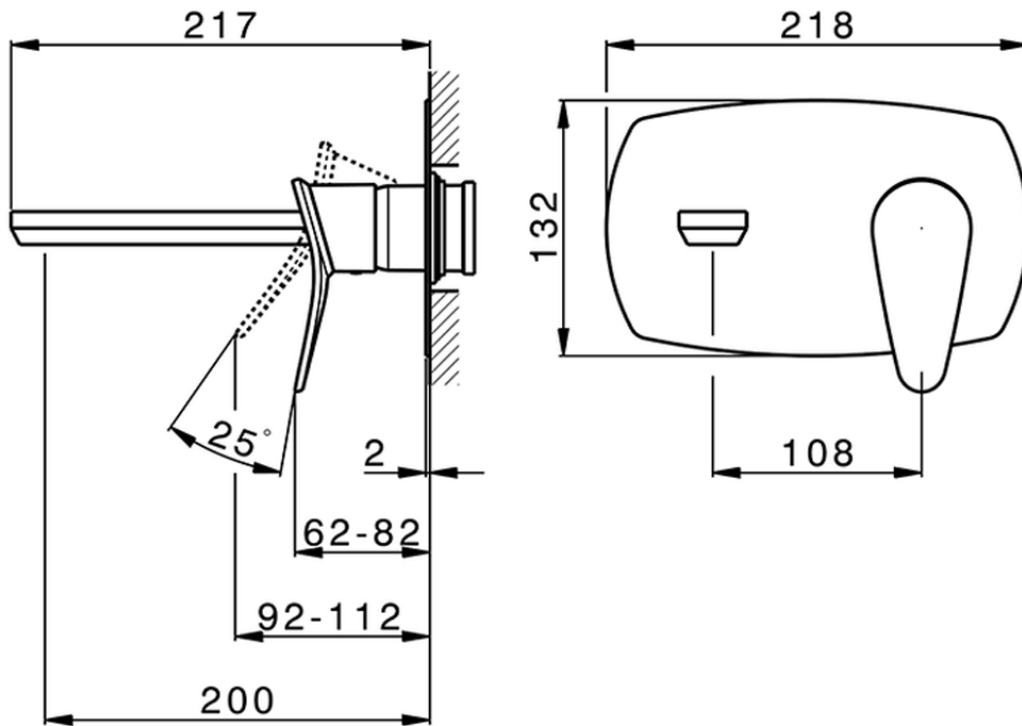

## Exposed part for single lever washbasin valve HARLOCK\_HC005514

HC005514

<https://en.huberitalia.com/exposed-part-for-single-lever-washbasin-valve-harlock-hc005514>

Piastra/Plate/Plaque/Platte/Placa

2-3mm: XX 56-76

10mm: XX 48-68