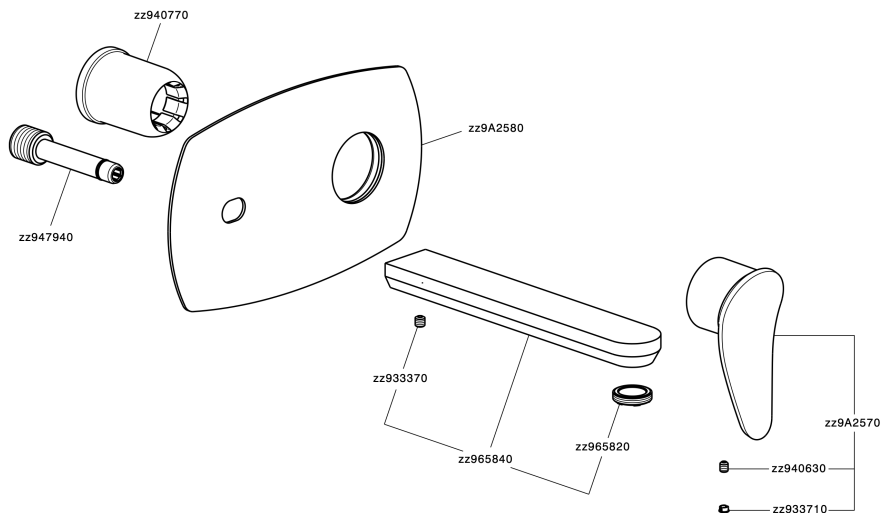

Exposed part for single lever washbasin valve HARLOCK_HC005514

MODEL **HC005514**

Exposed part for single lever washbasin valve, without concealed part, spout L.200 mm, for item Easy-Box ZB002450 and art. ZB025510

Exposed part for single lever washbasin valve HARLOCK_HC005514

HC005514

<https://en.huberitalia.com/exposed-part-for-single-lever-washbasin-valve-harlock-hc005514>

Concealed single lever washbasin mixer Easy-Box CONCEALED_ZB002450

MODEL **ZB002450**

Concealed single lever washbasin mixer
Easy-Box, with protection guard box, without trim kit

AVAILABLE FINISHINGS

CHARACTERISTICS

Concealed **1**
Cartridge Spare Parts **ZZ95409000**
35 mm Cartridge

Piastra/Plate/Plaque/Platte/Placa

2-3mm: XX 56-76

10mm: XX 48-68

EcoStop

EcoStop feature limits water flow to approximately 50% of maximum output with one point of resistance on setting. Push slightly past the middle stop only when full water output is required. This will save water up to 50%.