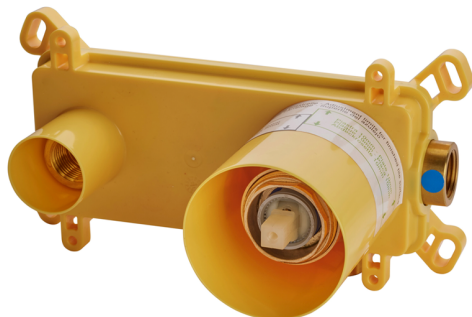

Exposed part for single lever washbasin valve HARLOCK_HC005514

MODEL **HC005514**

Exposed part for single lever washbasin valve, without concealed part, spout L.200 mm, for item Easy-Box ZB002450 and art. ZB025510

Exposed part for single lever washbasin valve HARLOCK_HC005514

HC005514

<https://en.huberitalia.com/exposed-part-for-single-lever-washbasin-valve-harlock-hc005514>

Concealed single lever washbasin mixer Easy-Box CONCEALED_ZB002450

MODEL **ZB002450**

Concealed single lever washbasin mixer
Easy-Box, with protection guard box, without trim kit

AVAILABLE FINISHINGS

CHARACTERISTICS

Concealed **1**
Cartridge Spare Parts **ZZ95409000**
35 mm Cartridge

Piastra/Plate/Plaque/Platte/Placa

2-3mm: XX 56-76

10mm: XX 48-68

EcoStop

EcoStop feature limits water flow to approximately 50% of maximum output with one point of resistance on setting. Push slightly past the middle stop only when full water output is required. This will save water up to 50%.