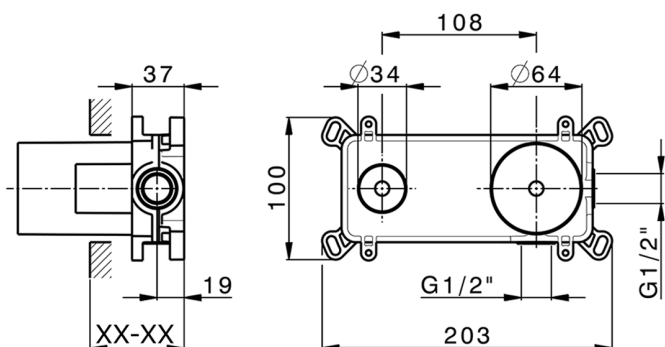

Exposed part for single lever washbasin valve HARLOCK_HC005514

MODEL **HC005514**

Exposed part for single lever washbasin valve, without concealed part, spout L.200 mm, for item Easy-Box ZB002450 and art. ZB025510

Exposed part for single lever washbasin valve HARLOCK_HC005514

HC005514

<https://en.huberitalia.com/exposed-part-for-single-lever-washbasin-valve-harlock-hc005514>

Concealed single lever washbasin mixer Easy-Box CONCEALED_ZB002450

MODEL **ZB002450**

Concealed single lever washbasin mixer
Easy-Box, with protection guard box, without trim kit

AVAILABLE FINISHINGS

CHARACTERISTICS

Concealed **1**
Cartridge Spare Parts **ZZ95409000**
35 mm Cartridge

Piastra/Plate/Plaque/Platte/Placa

2-3mm: XX 56-76

10mm: XX 48-68

EcoStop

EcoStop feature limits water flow to approximately 50% of maximum output with one point of resistance on setting. Push slightly past the middle stop only when full water output is required. This will save water up to 50%.