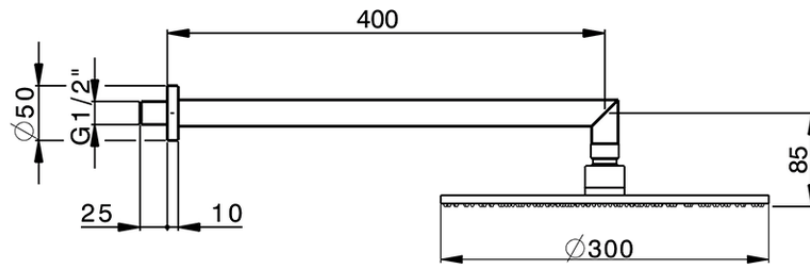

Shower arm with showerhead SHOWER_SS013620

SS013620

<https://en.huberitalia.com/shower-arm-with-showerhead-shower-ss013620>

2026-04-30