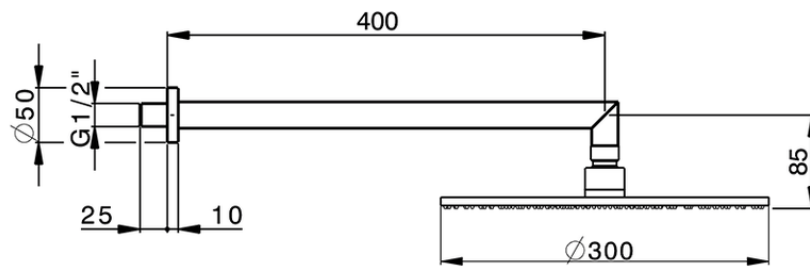

Shower arm with showerhead SHOWER_SS013620

SS013620

<https://en.huberitalia.com/shower-arm-with-showerhead-shower-ss013620>

2026-05-19