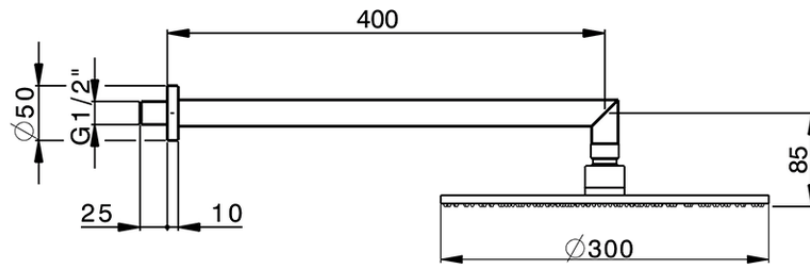

Shower arm with showerhead SHOWER_SS013620

SS013620

<https://en.huberitalia.com/shower-arm-with-showerhead-shower-ss013620>

2026-06-29