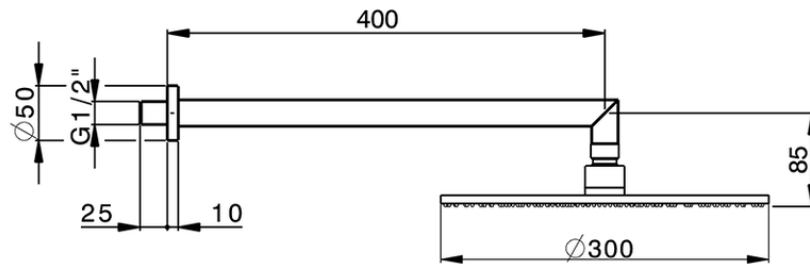

Shower arm with showerhead SHOWER_SS013620

SS013620

<https://en.huberitalia.com/shower-arm-with-showerhead-shower-ss013620>

2026-04-07