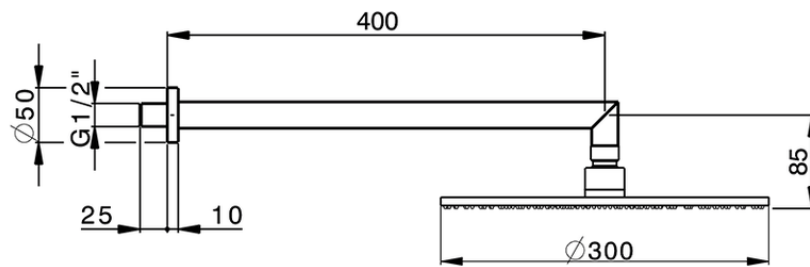

Shower arm with showerhead SHOWER_SS013620

SS013620

<https://en.huberitalia.com/shower-arm-with-showerhead-shower-ss013620>

2026-03-17