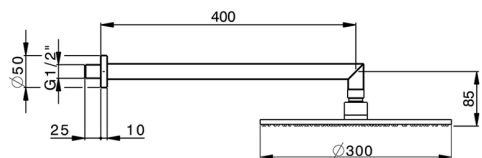

Shower arm with showerhead SHOWER_SS013620

MODEL **SS013620**

Shower arm with showerhead, 300 mm round showerhead 8 mm thick BRASS, 400 mm shower arm

AVAILABLE FINISHINGS

- 
21 21 Chrome
- 
2B 2B Polished Nickel
- 
2F 2F Brushed Nickel
- 
2P 2P Rose Gold
- 
2Q 2Q Black Titanium
- 
40 40 Matt Black
- 
4Q 4Q Matt White