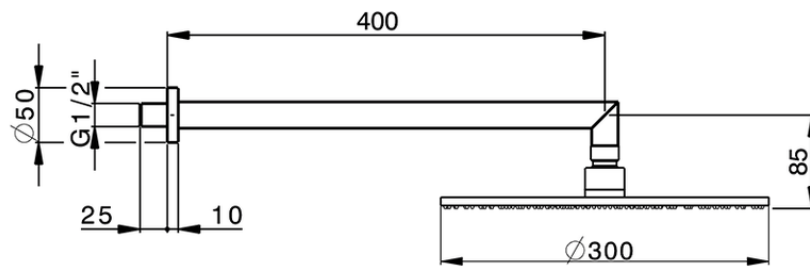

Shower arm with showerhead SHOWER_SS013620

SS013620

<https://en.huberitalia.com/shower-arm-with-showerhead-shower-ss013620>

2026-04-28