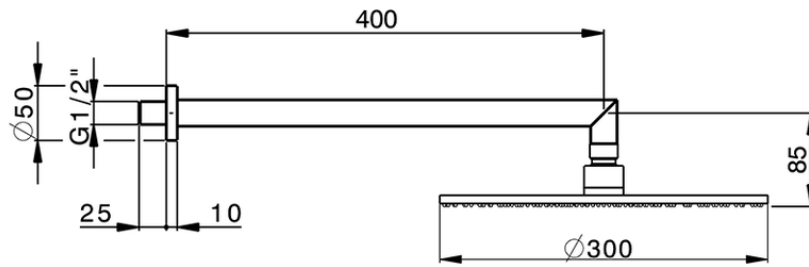

Shower arm with showerhead SHOWER_SS013620

SS013620

<https://en.huberitalia.com/shower-arm-with-showerhead-shower-ss013620>

2026-06-13