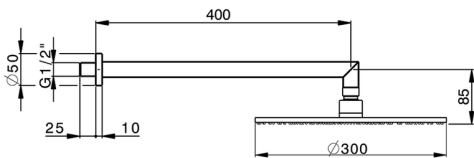

Shower arm with showerhead SHOWER_SS013620

MODEL **SS013620**

Shower arm with showerhead, 300 mm round showerhead 8 mm thick BRASS, 400 mm shower arm

AVAILABLE FINISHINGS

- 
21 21 Chrome
- 
2B 2B Polished Nickel
- 
2F 2F Brushed Nickel
- 
2P 2P Rose Gold
- 
2Q 2Q Black Titanium
- 
40 40 Matt Black
- 
4Q 4Q Matt White