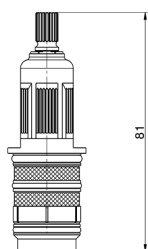

## Thermostatic cartridge SPARE PARTS\_ZZ965510

MODEL **ZZ965510**

Thermostatic cartridge,inox filter

AVAILABLE FINISHINGS

**00**

CHARACTERISTICS

Cartridge Spare Parts **ZZ96551000**

**TMX 25 Thermostatic Valve**