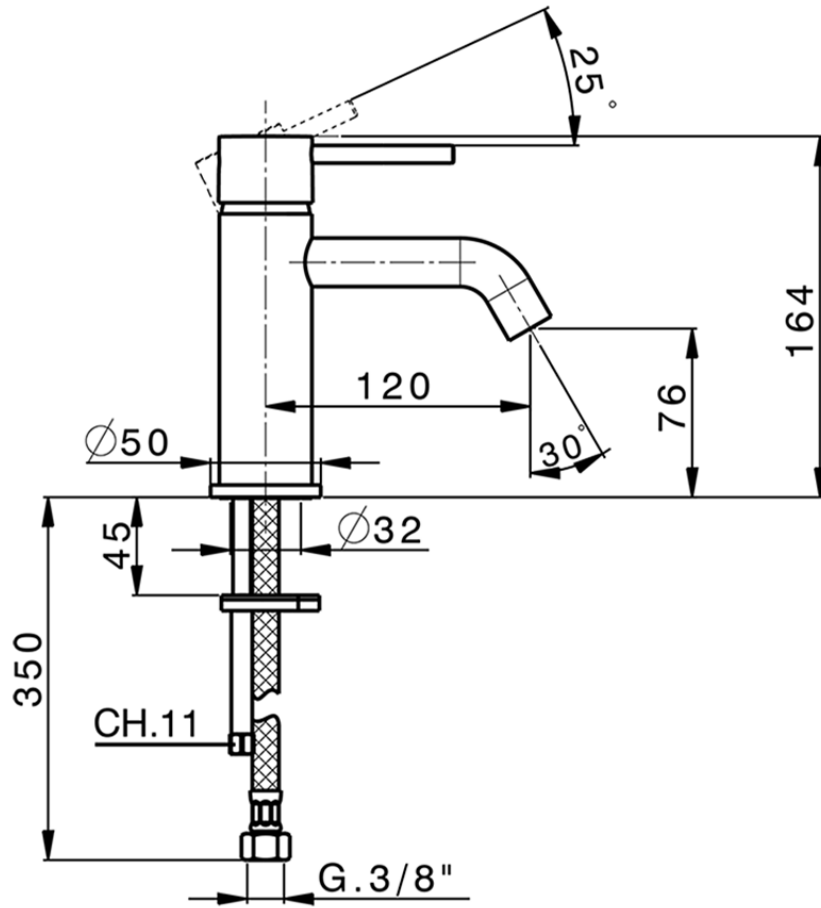

Single lever washbasin mixer K2_K2000540

K2000540

<https://en.huberitalia.com/single-lever-washbasin-mixer-k2-k2000540>

2026-06-13