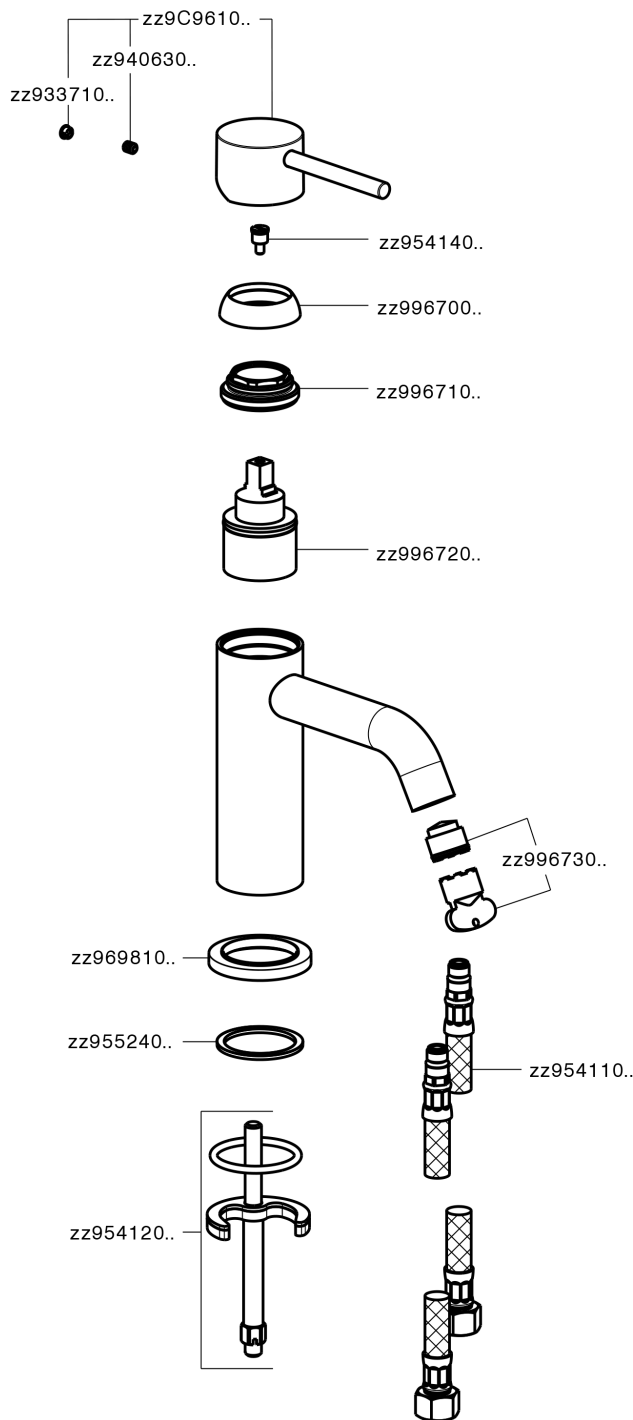

Single lever washbasin mixer K2_K2000540

K2000540

<https://en.huberitalia.com/single-lever-washbasin-mixer-k2-k2000540>

2026-06-13