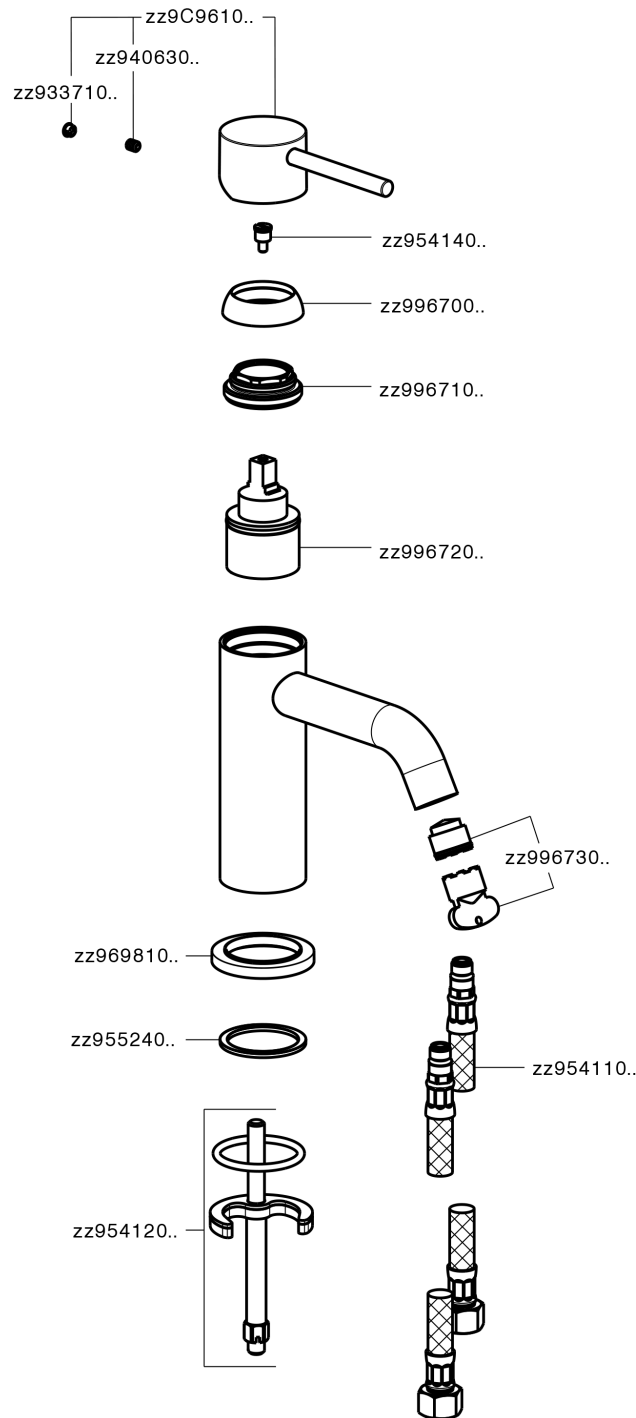

## Single lever washbasin mixer K2\_K2000540

MODEL **K2000540**

Single lever washbasin mixer, without waste, G.3/8" stainless steel flexible hoses

### CHARACTERISTICS

Cartridge Spare Parts **ZZ99672000**

**35 mm Cartridge**

### EcoStop

EcoStop feature limits water flow to approximately 50% of maximum output with one point of resistance on setting. Push slightly past the middle stop only when full water output is required. This will save water up to 50%.

## Single lever washbasin mixer K2\_K2000540

K2000540

<https://en.huberitalia.com/single-lever-washbasin-mixer-k2-k2000540>

2026-06-13