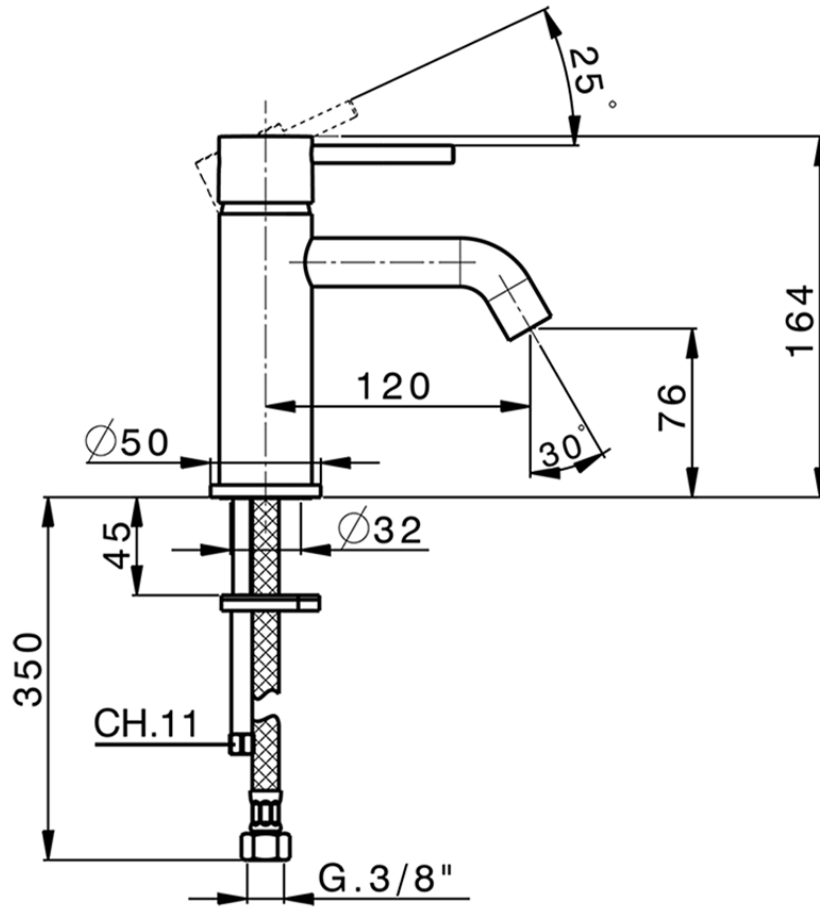

Single lever washbasin mixer K2_K2000540

K2000540

<https://en.huberitalia.com/single-lever-washbasin-mixer-k2-k2000540>

2026-06-13