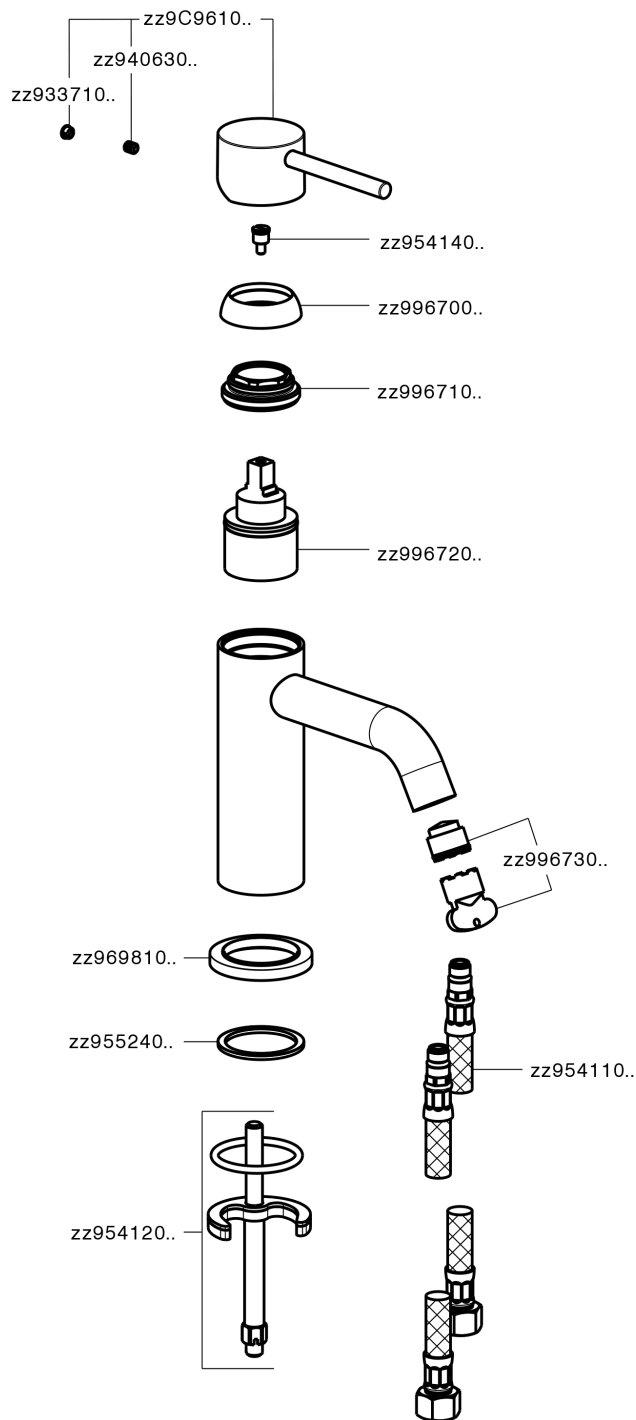

## Single lever washbasin mixer K2\_K2000540

K2000540

<https://en.huberitalia.com/single-lever-washbasin-mixer-k2-k2000540>

2026-06-14