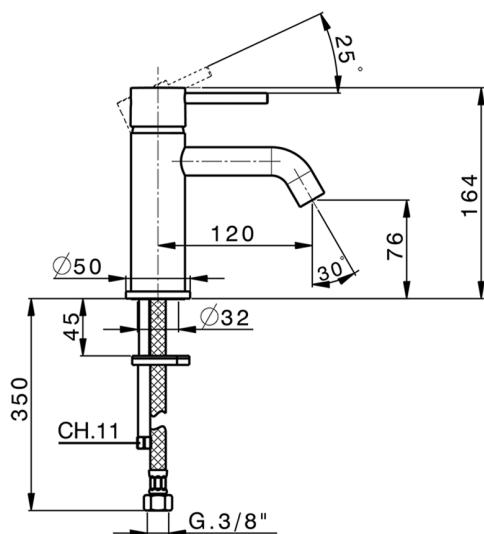

Single lever washbasin mixer K2_K2000540

MODEL **K2000540**

Single lever washbasin mixer, without waste, G.3/8" stainless steel flexible hoses

AVAILABLE FINISHINGS

-  **21** 21 Chrome
-  **26** 26 Old Copper
-  **2F** 2F Brushed Nickel
-  **2W** 2W Brushed Gold
-  **40** 40 Matt Black
-  **4Q** 4Q Matt White

CHARACTERISTICS

Cartridge Spare Parts **ZZ99672000**

35 mm Cartridge

EcoStop

EcoStop feature limits water flow to approximately 50% of maximum output with one point of resistance on setting. Push slightly past the middle stop only when full water output is required. This will save water up to 50%.

Single lever washbasin mixer K2_K2000540

K2000540

<https://en.huberitalia.com/single-lever-washbasin-mixer-k2-k2000540>

2026-06-13