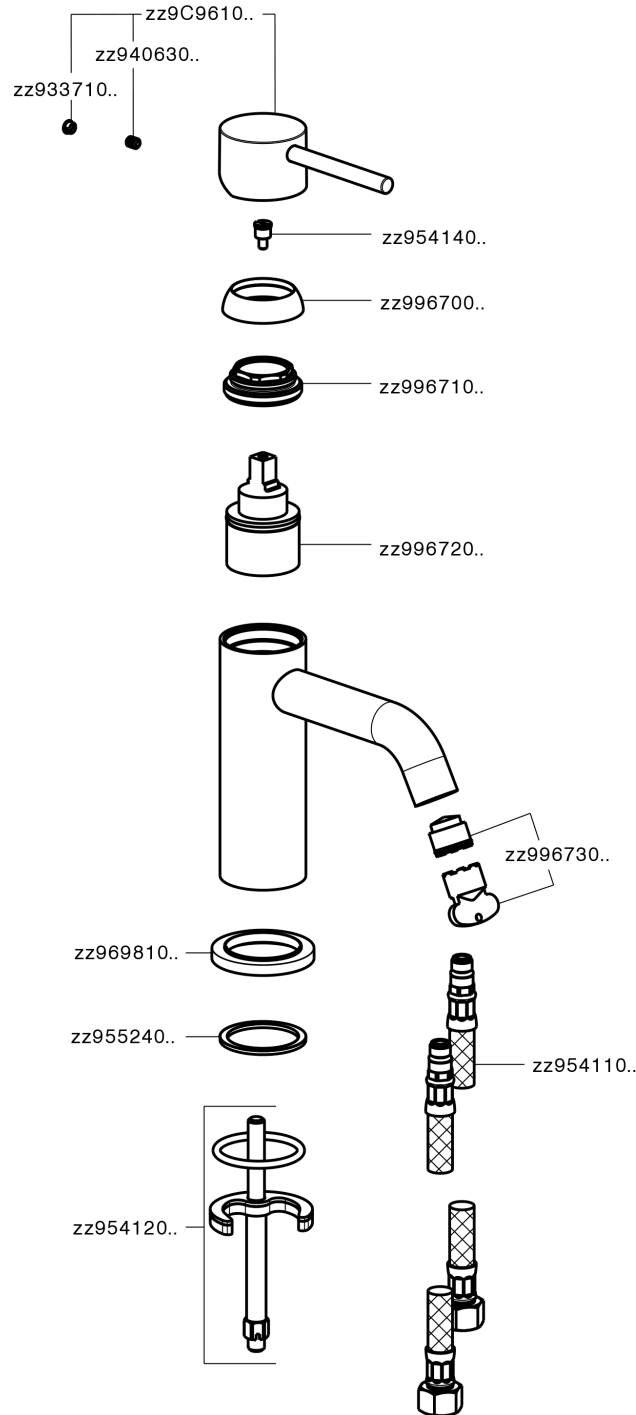

Single lever washbasin mixer K2_K2000540

MODEL **K2000540**

Single lever washbasin mixer, without waste, G.3/8" stainless steel flexible hoses

AVAILABLE FINISHINGS

-  **21** 21 Chrome
-  **26** 26 Old Copper
-  **2F** 2F Brushed Nickel
-  **2W** 2W Brushed Gold
-  **40** 40 Matt Black
-  **4Q** 4Q Matt White

CHARACTERISTICS

Cartridge Spare Parts **ZZ99672000**

35 mm Cartridge

EcoStop

EcoStop feature limits water flow to approximately 50% of maximum output with one point of resistance on setting. Push slightly past the middle stop only when full water output is required. This will save water up to 50%.

Single lever washbasin mixer K2_K2000540

K2000540

<https://en.huberitalia.com/single-lever-washbasin-mixer-k2-k2000540>

2026-06-13