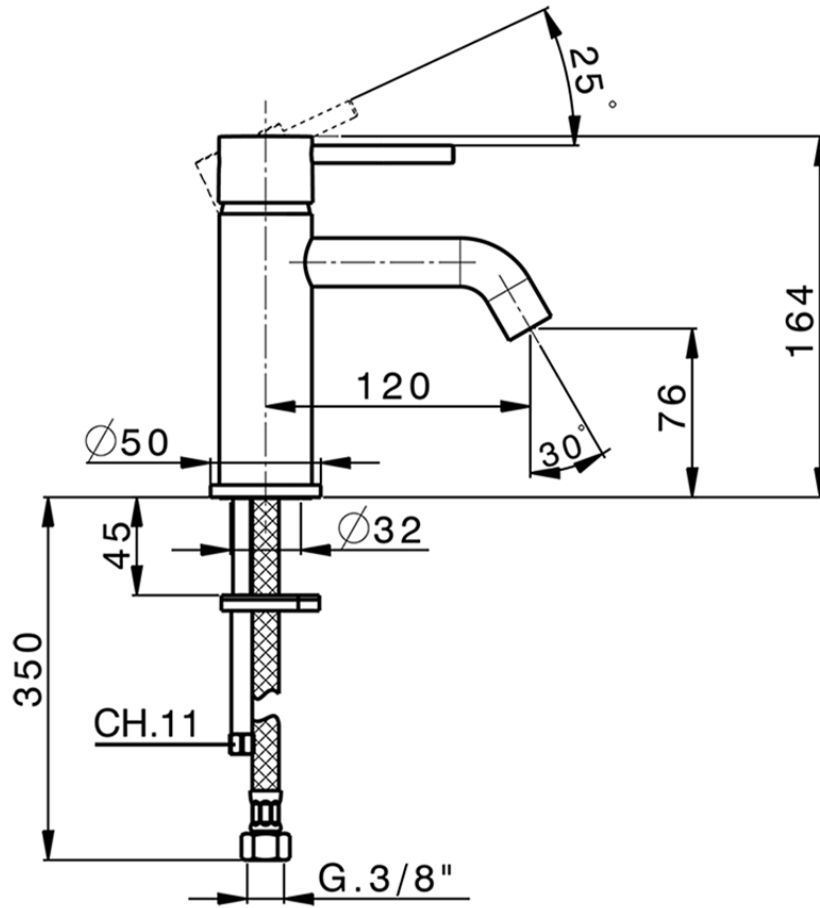

## Single lever washbasin mixer K2\_K2000540

K2000540

<https://en.huberitalia.com/single-lever-washbasin-mixer-k2-k2000540>

2026-03-18