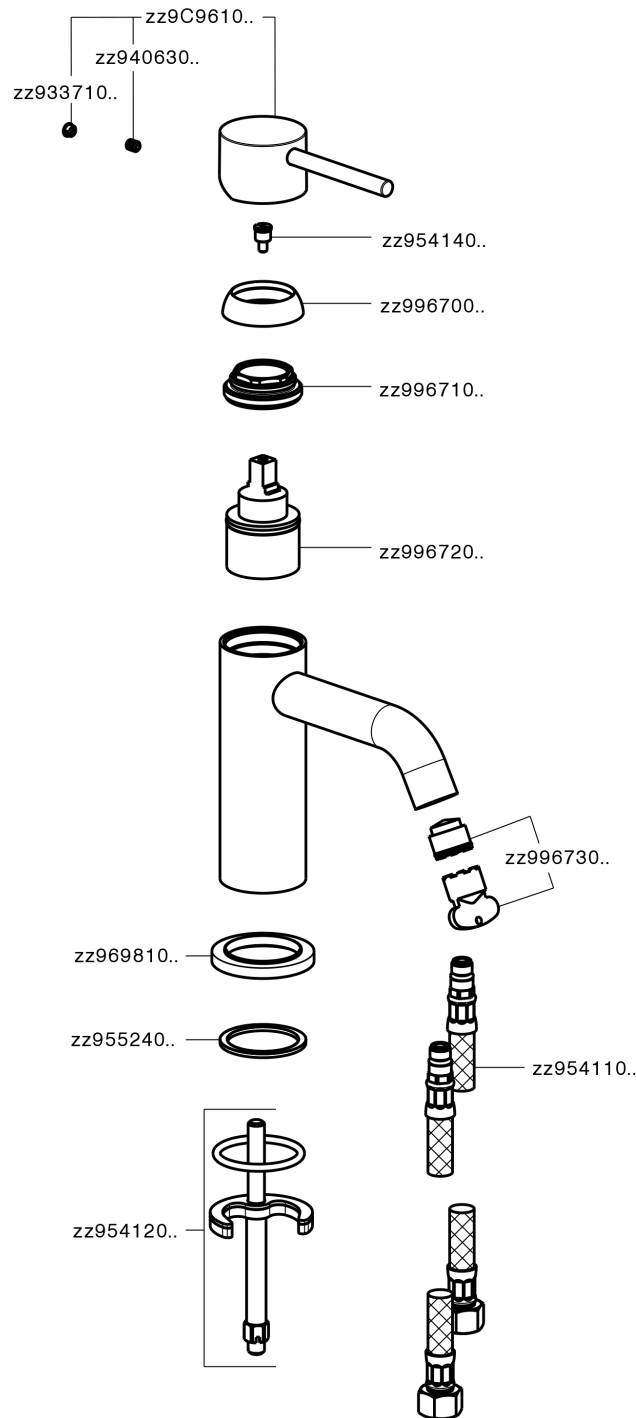

## Single lever washbasin mixer K2\_K2000540

K2000540

<https://en.huberitalia.com/single-lever-washbasin-mixer-k2-k2000540>

2026-06-10