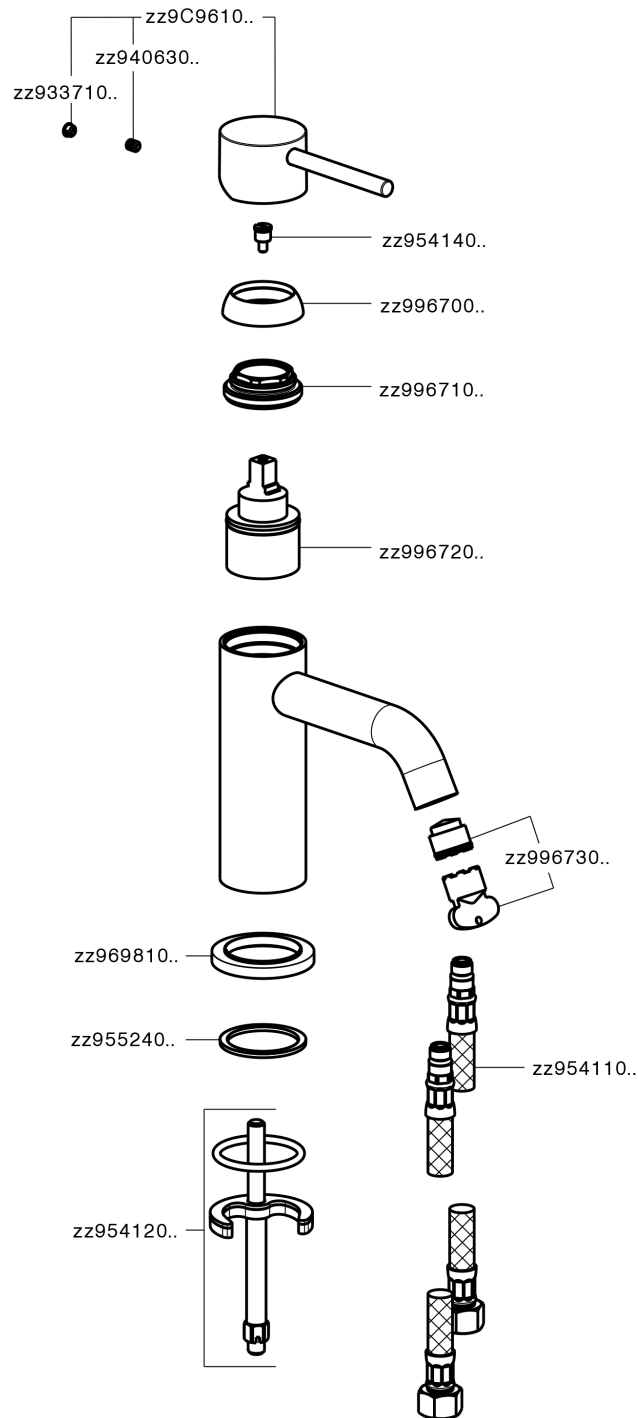

Single lever washbasin mixer K2_K2000540

K2000540

<https://en.huberitalia.com/single-lever-washbasin-mixer-k2-k2000540>

2026-02-24