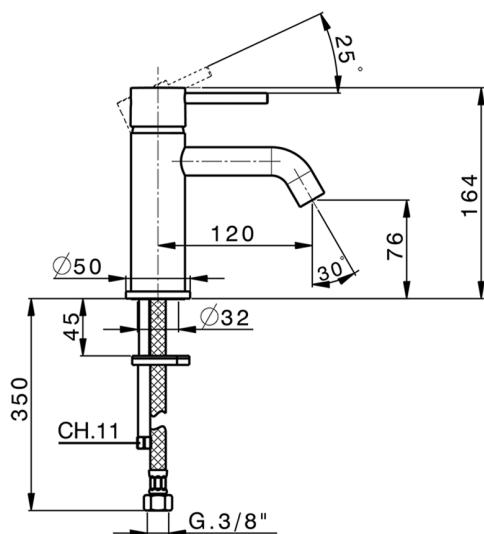

Single lever washbasin mixer K2_K2000540

MODEL **K2000540**

Single lever washbasin mixer, without waste, G.3/8" stainless steel flexible hoses

AVAILABLE FINISHINGS

-  **21** 21 Chrome
-  **26** 26 Old Copper
-  **2F** 2F Brushed Nickel
-  **2W** 2W Brushed Gold
-  **40** 40 Matt Black
-  **4Q** 4Q Matt White

CHARACTERISTICS

Cartridge Spare Parts **ZZ99672000**

35 mm Cartridge

EcoStop

EcoStop feature limits water flow to approximately 50% of maximum output with one point of resistance on setting. Push slightly past the middle stop only when full water output is required. This will save water up to 50%.

Single lever washbasin mixer K2_K2000540

K2000540

<https://en.huberitalia.com/single-lever-washbasin-mixer-k2-k2000540>

2026-06-10