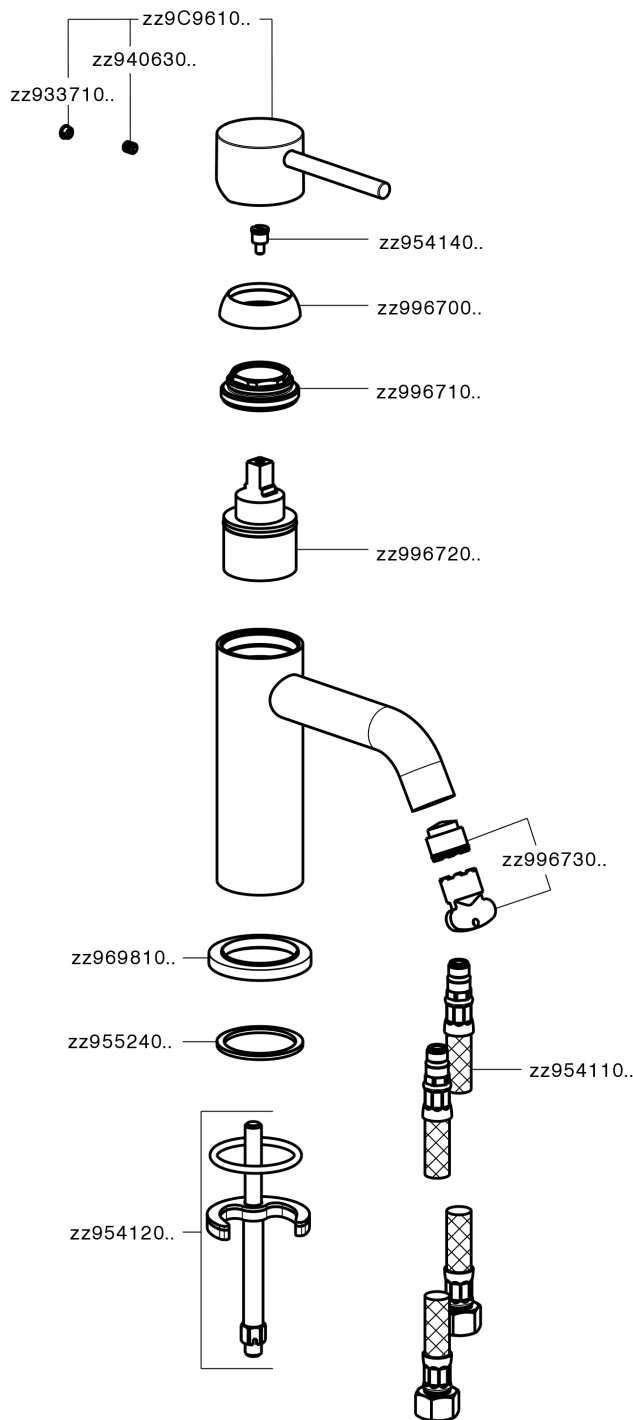

Single lever washbasin mixer K2_K2000540

MODEL **K2000540**

Single lever washbasin mixer, without waste, G.3/8" stainless steel flexible hoses

AVAILABLE FINISHINGS

-  **21** 21 Chrome
-  **26** 26 Old Copper
-  **2F** 2F Brushed Nickel
-  **2W** 2W Brushed Gold
-  **40** 40 Matt Black
-  **4Q** 4Q Matt White

CHARACTERISTICS

Cartridge Spare Parts **ZZ99672000**

35 mm Cartridge

EcoStop

EcoStop feature limits water flow to approximately 50% of maximum output with one point of resistance on setting. Push slightly past the middle stop only when full water output is required. This will save water up to 50%.

Single lever washbasin mixer K2_K2000540

K2000540

<https://en.huberitalia.com/single-lever-washbasin-mixer-k2-k2000540>

2026-06-10