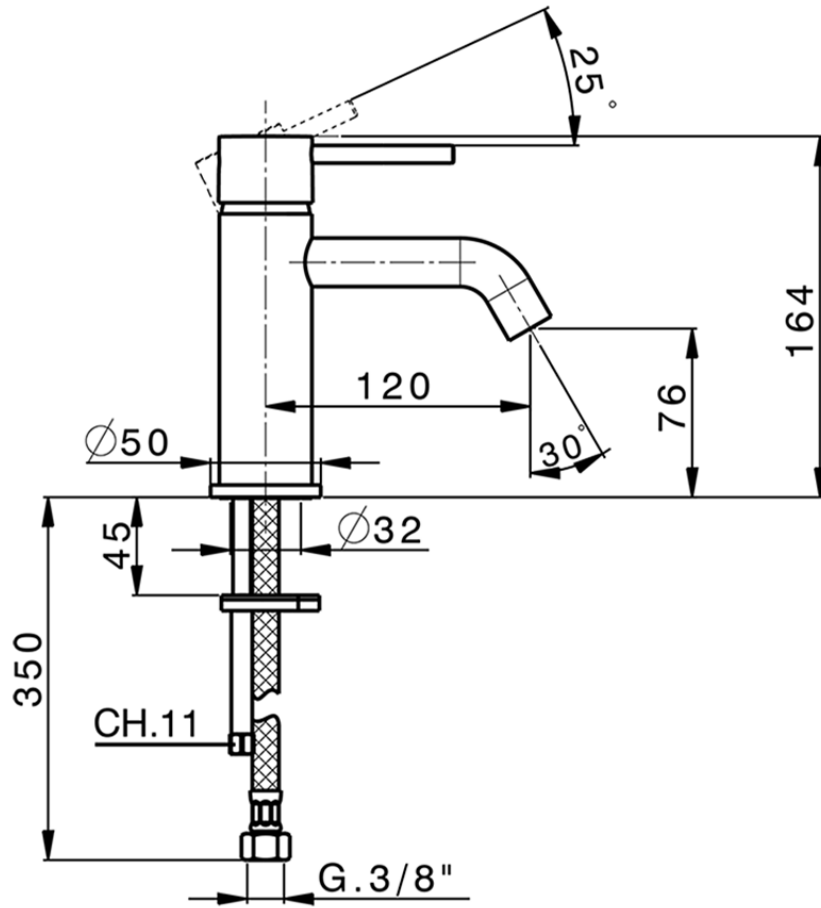

Single lever washbasin mixer K2\_K2000540

K2000540

<https://en.huberitalia.com/single-lever-washbasin-mixer-k2-k2000540>

2026-05-16