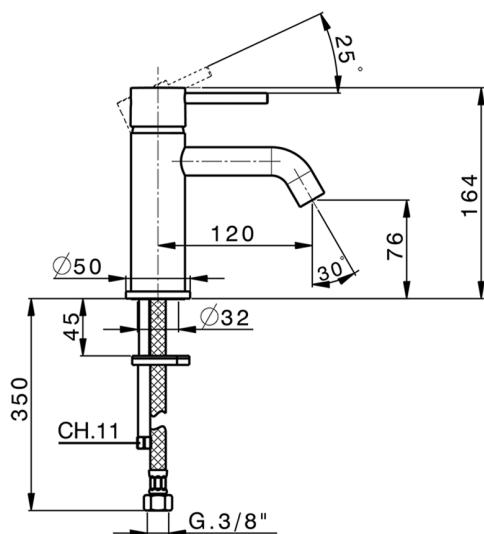

Single lever washbasin mixer K2_K2000540

MODEL **K2000540**

Single lever washbasin mixer, without waste, G.3/8" stainless steel flexible hoses

AVAILABLE FINISHINGS

-  **21** 21 Chrome
-  **26** 26 Old Copper
-  **2F** 2F Brushed Nickel
-  **2W** 2W Brushed Gold
-  **40** 40 Matt Black
-  **4Q** 4Q Matt White

CHARACTERISTICS

Cartridge Spare Parts **ZZ99672000**

35 mm Cartridge

EcoStop

EcoStop feature limits water flow to approximately 50% of maximum output with one point of resistance on setting. Push slightly past the middle stop only when full water output is required. This will save water up to 50%.

Single lever washbasin mixer K2_K2000540

K2000540

<https://en.huberitalia.com/single-lever-washbasin-mixer-k2-k2000540>

2026-05-16