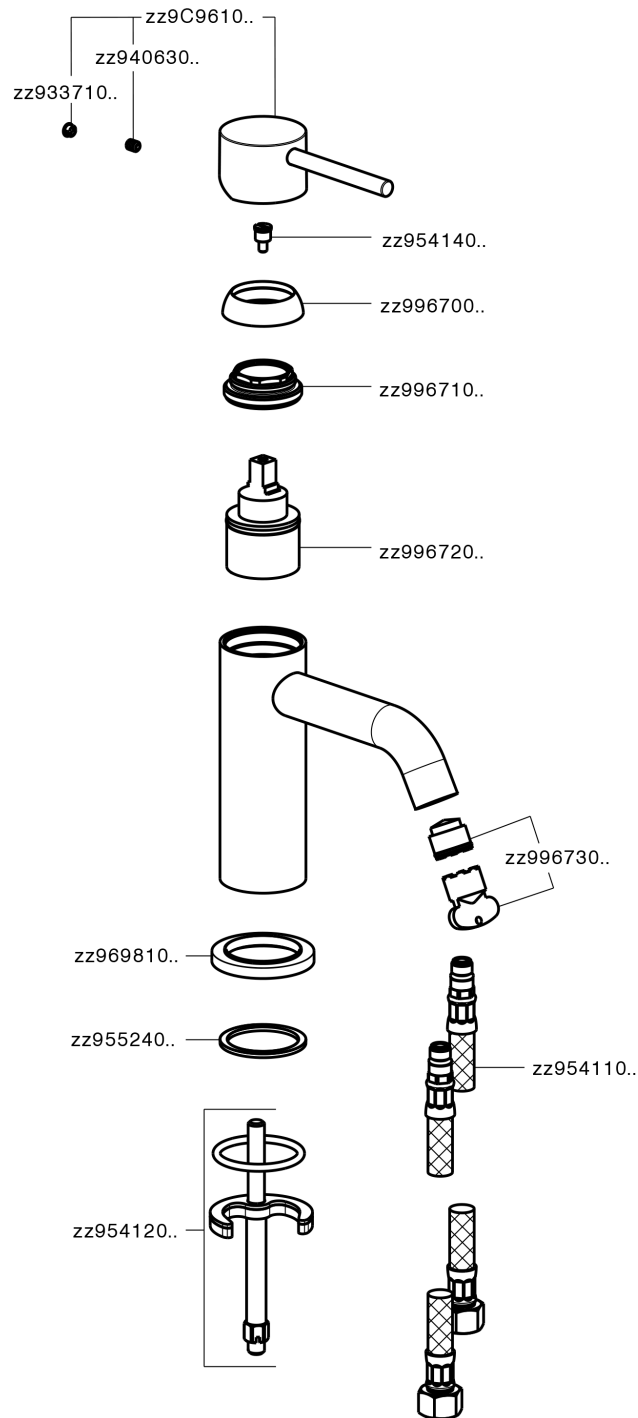

Single lever washbasin mixer K2_K2000540

MODEL **K2000540**

Single lever washbasin mixer, without waste, G.3/8" stainless steel flexible hoses

AVAILABLE FINISHINGS

-  **21** 21 Chrome
-  **26** 26 Old Copper
-  **2F** 2F Brushed Nickel
-  **2W** 2W Brushed Gold
-  **40** 40 Matt Black
-  **4Q** 4Q Matt White

CHARACTERISTICS

Cartridge Spare Parts **ZZ99672000**

35 mm Cartridge

EcoStop

EcoStop feature limits water flow to approximately 50% of maximum output with one point of resistance on setting. Push slightly past the middle stop only when full water output is required. This will save water up to 50%.

Single lever washbasin mixer K2_K2000540

K2000540

<https://en.huberitalia.com/single-lever-washbasin-mixer-k2-k2000540>

2026-05-16