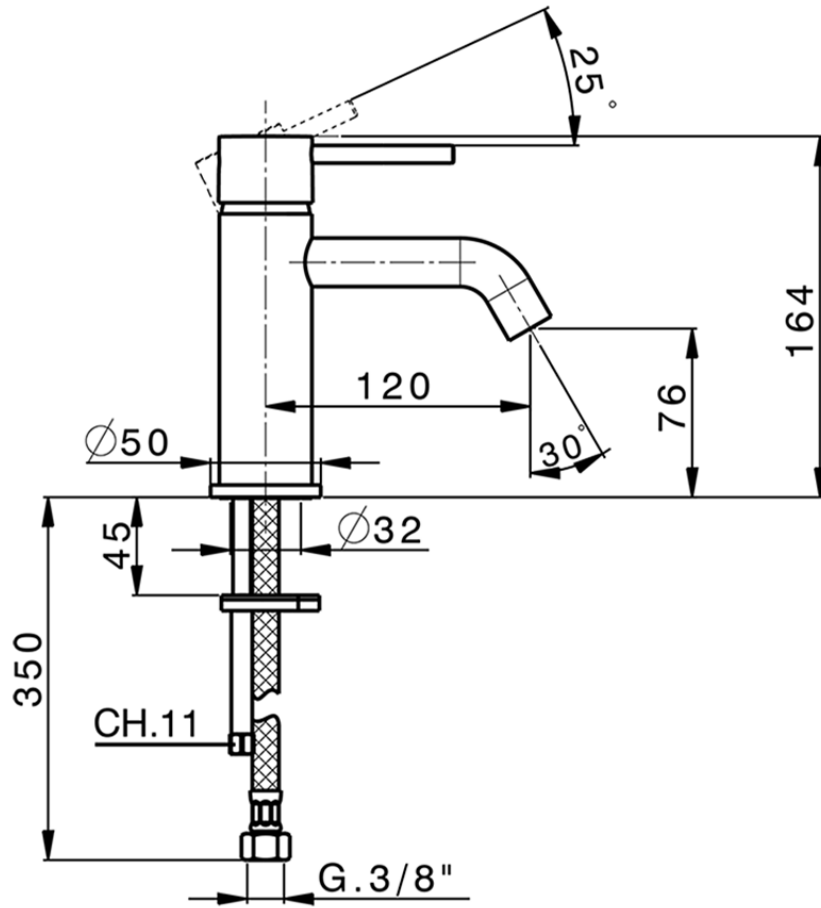

Single lever washbasin mixer K2\_K2000540

K2000540

<https://en.huberitalia.com/single-lever-washbasin-mixer-k2-k2000540>

2026-06-10