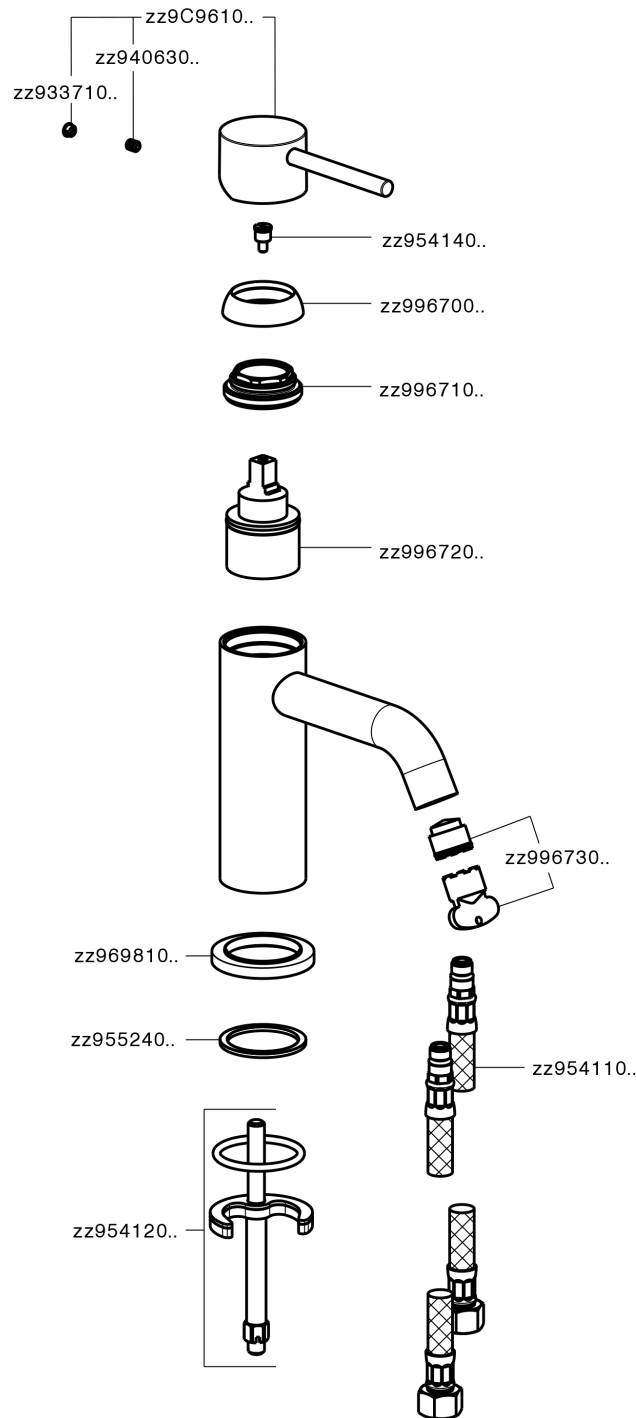

## Single lever washbasin mixer K2\_K2000540

K2000540

<https://en.huberitalia.com/single-lever-washbasin-mixer-k2-k2000540>

2026-04-05