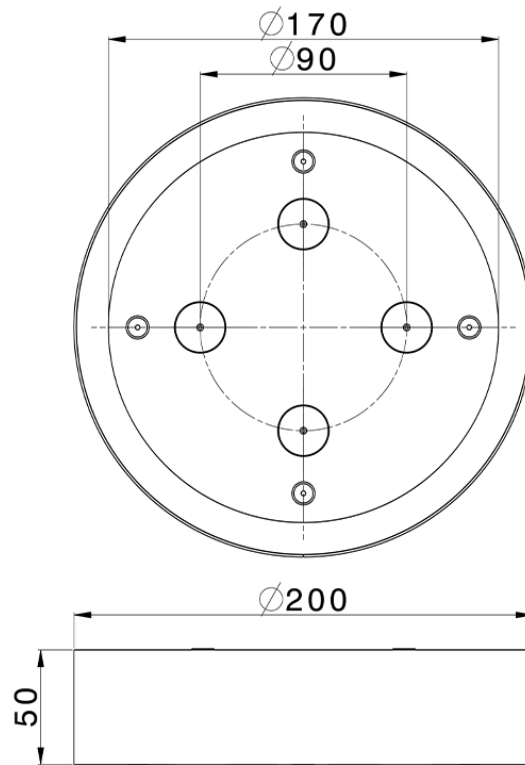

Ø 200 mm Chromotherapy Ceiling showerhead ZEN_ZS1C0270

ZS1C0270

<https://en.huberitalia.com/o-200-mm-chromotherapy-ceiling-showerhead-zen-zs1c0270>

2026-06-13