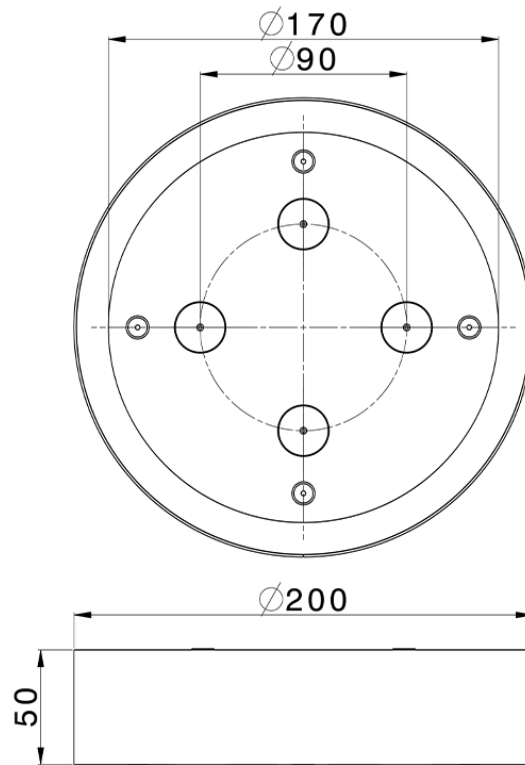

## Ø 200 mm Chromotherapy Ceiling showerhead ZEN\_ZS1C0270

ZS1C0270

<https://en.huberitalia.com/o-200-mm-chromotherapy-ceiling-showerhead-zen-zs1c0270>

2026-04-09