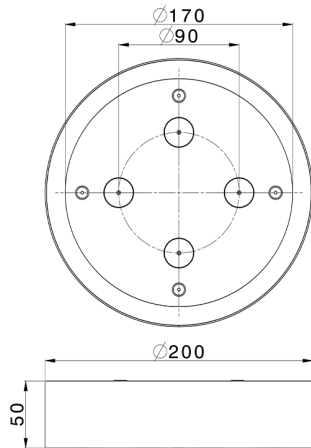

CHARACTERISTICS

2026-04-09