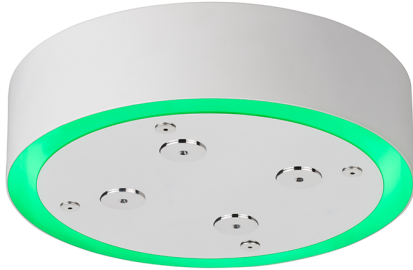

Ø 200 mm Chromotherapy Ceiling showerhead ZEN_ZS1C0270

MODEL **ZS1C0270**

Ø 200 mm Chromotherapy Ceiling showerhead, with white cover, spraying, chromotherapy functions, to be combined with built-in/wireless control, Stainless Steel AISI 304

AVAILABLE FINISHINGS

-  **D1** D1 Brushed Inox
-  **40** 40 Matt Black
-  **4Q** 4Q Matt White
-  **D2** D2 Polished Inox

CHARACTERISTICS

2026-04-09