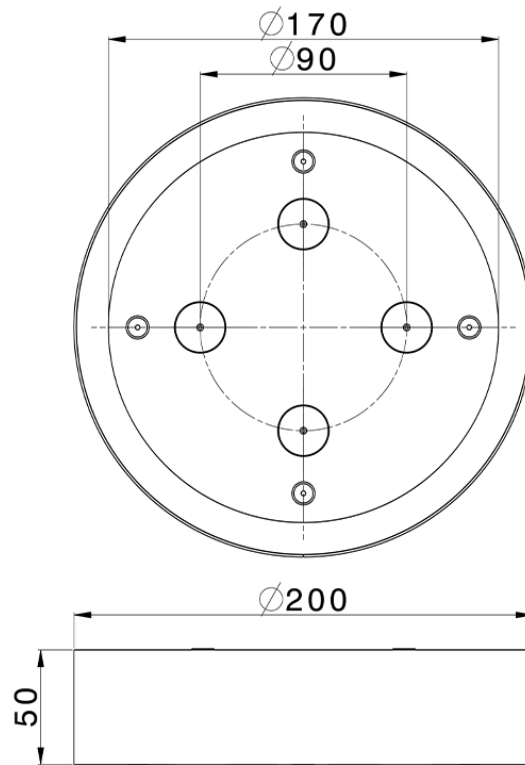

Ø 200 mm Chromotherapy Ceiling showerhead ZEN_ZS1C0270

ZS1C0270

<https://en.huberitalia.com/o-200-mm-chromotherapy-ceiling-showerhead-zen-zs1c0270>

2026-06-10