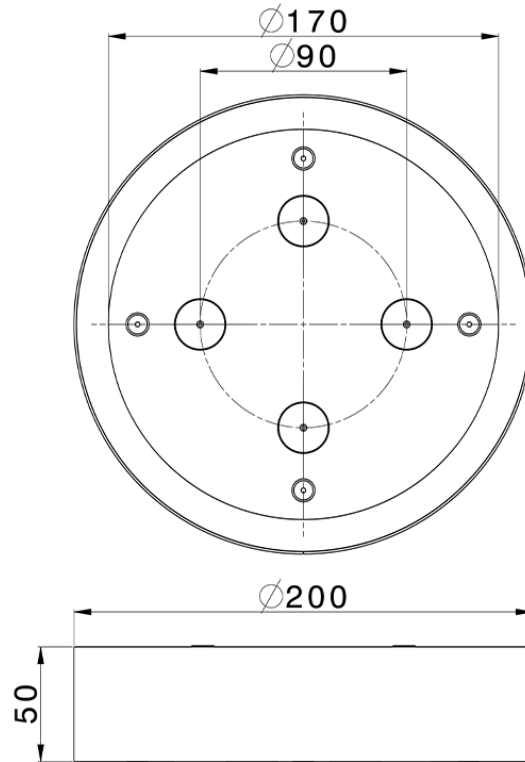

Ø 200 mm Chromotherapy Ceiling showerhead ZEN_ZS1C0270

ZS1C0270

<https://en.huberitalia.com/o-200-mm-chromotherapy-ceiling-showerhead-zen-zs1c0270>

2026-04-06