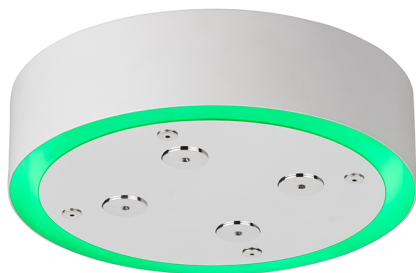

Ø 200 mm Chromotherapy Ceiling showerhead ZEN_ZS1C0270

MODEL **ZS1C0270**

Ø 200 mm Chromotherapy Ceiling showerhead, with white cover, spraying, chromotherapy functions, to be combined with built-in/wireless control, Stainless Steel AISI 304

AVAILABLE FINISHINGS

- 
D1 D1 Brushed Inox
- 
40 40 Matt Black
- 
4Q 4Q Matt White
- 
D2 D2 Polished Inox

CHARACTERISTICS

2026-04-06