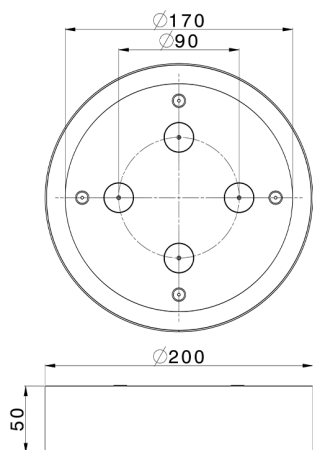

CHARACTERISTICS

2026-04-06