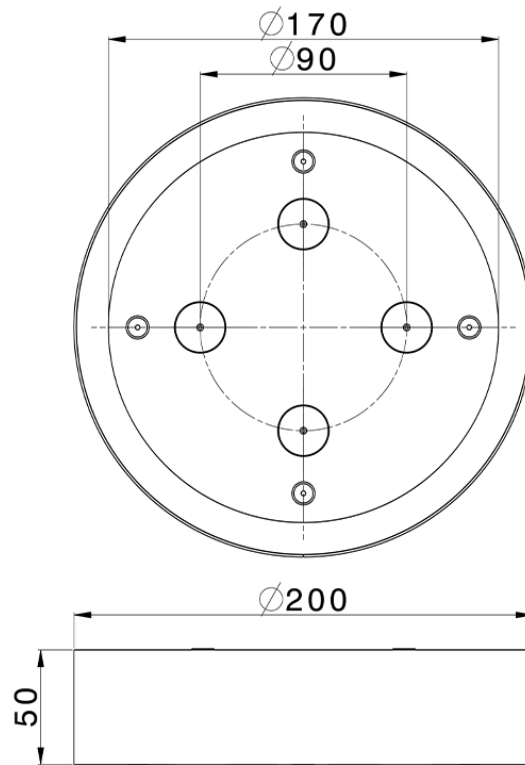

## Ø 200 mm Chromotherapy Ceiling showerhead ZEN\_ZS1C0270

ZS1C0270

<https://en.huberitalia.com/o-200-mm-chromotherapy-ceiling-showerhead-zen-zs1c0270>

2026-06-10