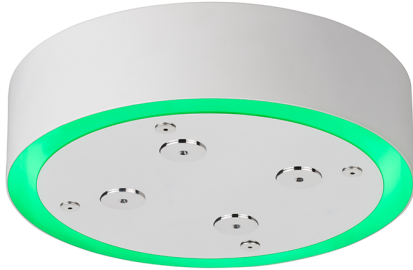

Ø 200 mm Chromotherapy Ceiling showerhead ZEN_ZS1C0270

MODEL **ZS1C0270**

Ø 200 mm Chromotherapy Ceiling showerhead, with white cover, spraying, chromotherapy functions, to be combined with built-in/wireless control, Stainless Steel AISI 304

AVAILABLE FINISHINGS

-  **D1** D1 Brushed Inox
-  **40** 40 Matt Black
-  **4Q** 4Q Matt White
-  **D2** D2 Polished Inox

CHARACTERISTICS

2026-05-16