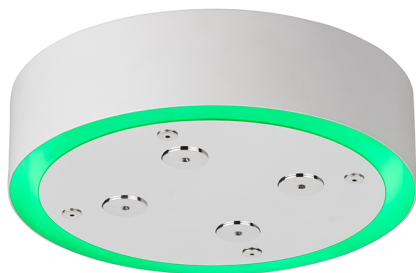

## Ø 200 mm Chromotherapy Ceiling showerhead ZEN\_ZS1C0270

MODEL **ZS1C0270**

Ø 200 mm Chromotherapy Ceiling showerhead, with white cover, spraying, chromotherapy functions, to be combined with built-in/wireless control, Stainless Steel AISI 304

### AVAILABLE FINISHINGS

-  **D1** D1 Brushed Inox
-  **40** 40 Matt Black
-  **4Q** 4Q Matt White
-  **D2** D2 Polished Inox