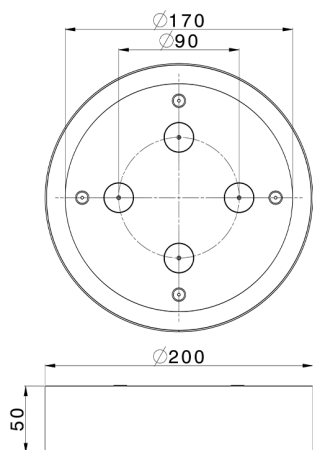

CHARACTERISTICS

2026-04-08