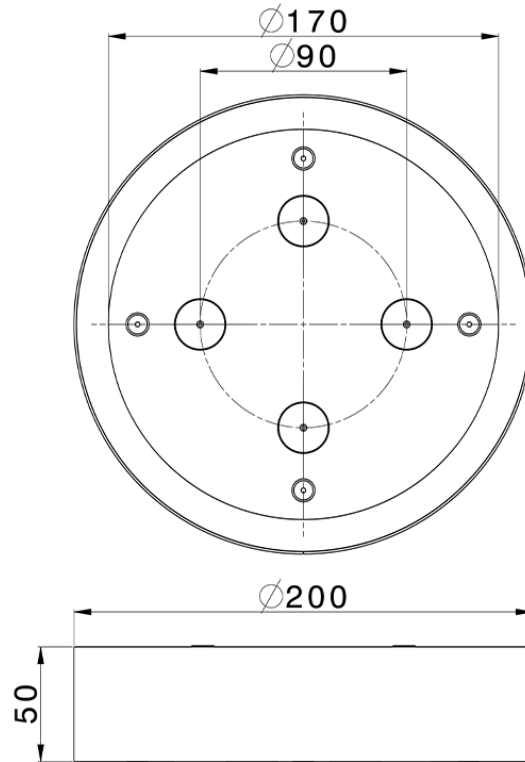

Ø 200 mm Chromotherapy Ceiling showerhead ZEN_ZS1C0270

ZS1C0270

<https://en.huberitalia.com/o-200-mm-chromotherapy-ceiling-showerhead-zen-zs1c0270>

2026-04-08