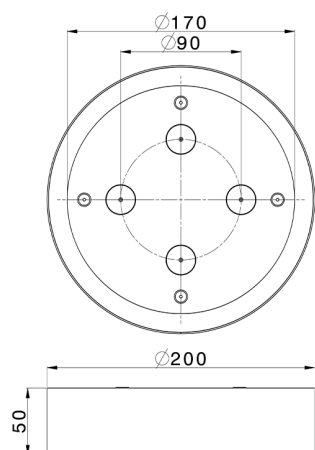

CHARACTERISTICS

2026-04-06