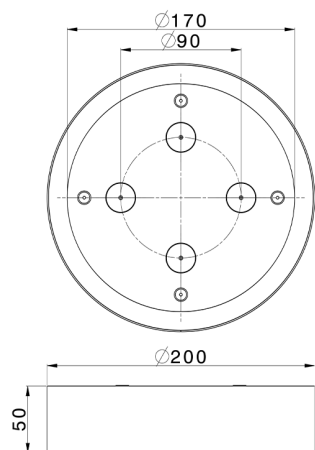

CHARACTERISTICS

2026-06-13