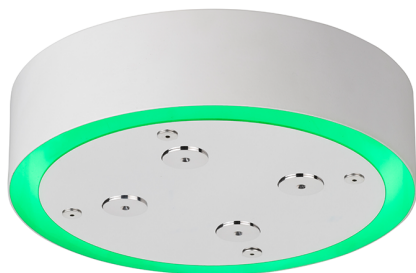

Ø 200 mm Chromotherapy Ceiling showerhead ZEN_ZS1C0270

MODEL **ZS1C0270**

Ø 200 mm Chromotherapy Ceiling showerhead, with white cover, spraying, chromotherapy functions, to be combined with built-in/wireless control, Stainless Steel AISI 304

AVAILABLE FINISHINGS

-  **D1** D1 Brushed Inox
-  **40** 40 Matt Black
-  **4Q** 4Q Matt White
-  **D2** D2 Polished Inox

CHARACTERISTICS

2026-06-13