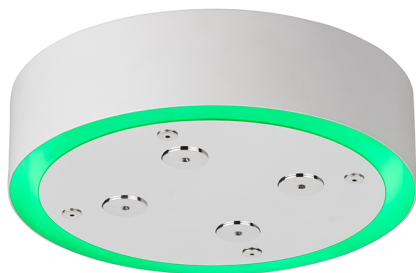

Ø 200 mm Chromotherapy Ceiling showerhead ZEN_ZS1C0270

MODEL **ZS1C0270**

Ø 200 mm Chromotherapy Ceiling showerhead, with white cover, spraying, chromotherapy functions, to be combined with built-in/wireless control, Stainless Steel AISI 304

AVAILABLE FINISHINGS

-  **D1** D1 Brushed Inox
-  **40** 40 Matt Black
-  **4Q** 4Q Matt White
-  **D2** D2 Polished Inox

CHARACTERISTICS

2026-04-06