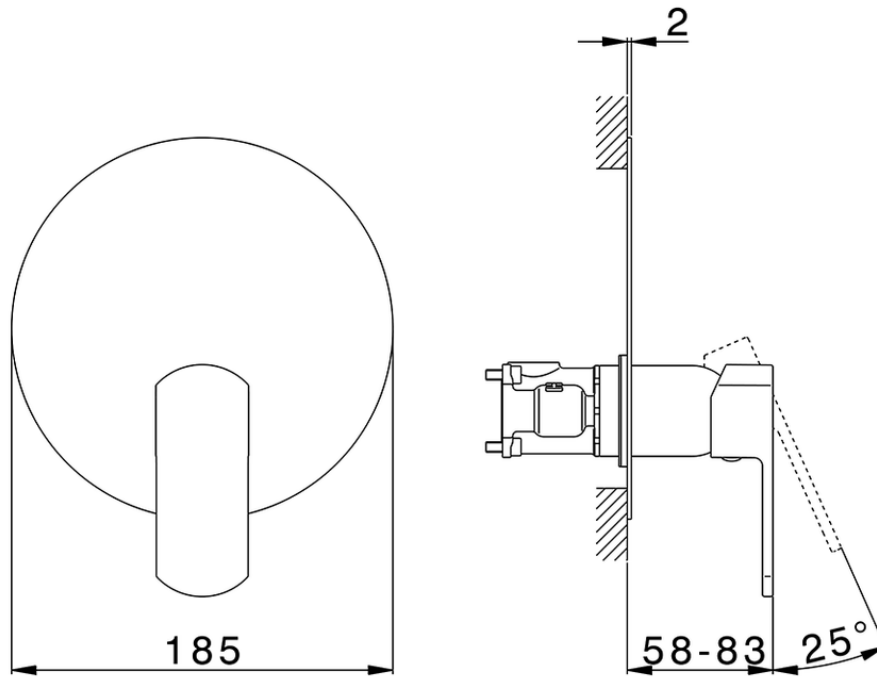

Exposed part for Single Lever One Box Valve DADO_DD0BM010

DD0BM010

<https://en.huberitalia.com/exposed-part-for-single-lever-one-box-valve-dado-dd0bm010>

ZB00B031

<https://en.huberitalia.com/one-box-universal-concealed-part-one-box-zb00b031>