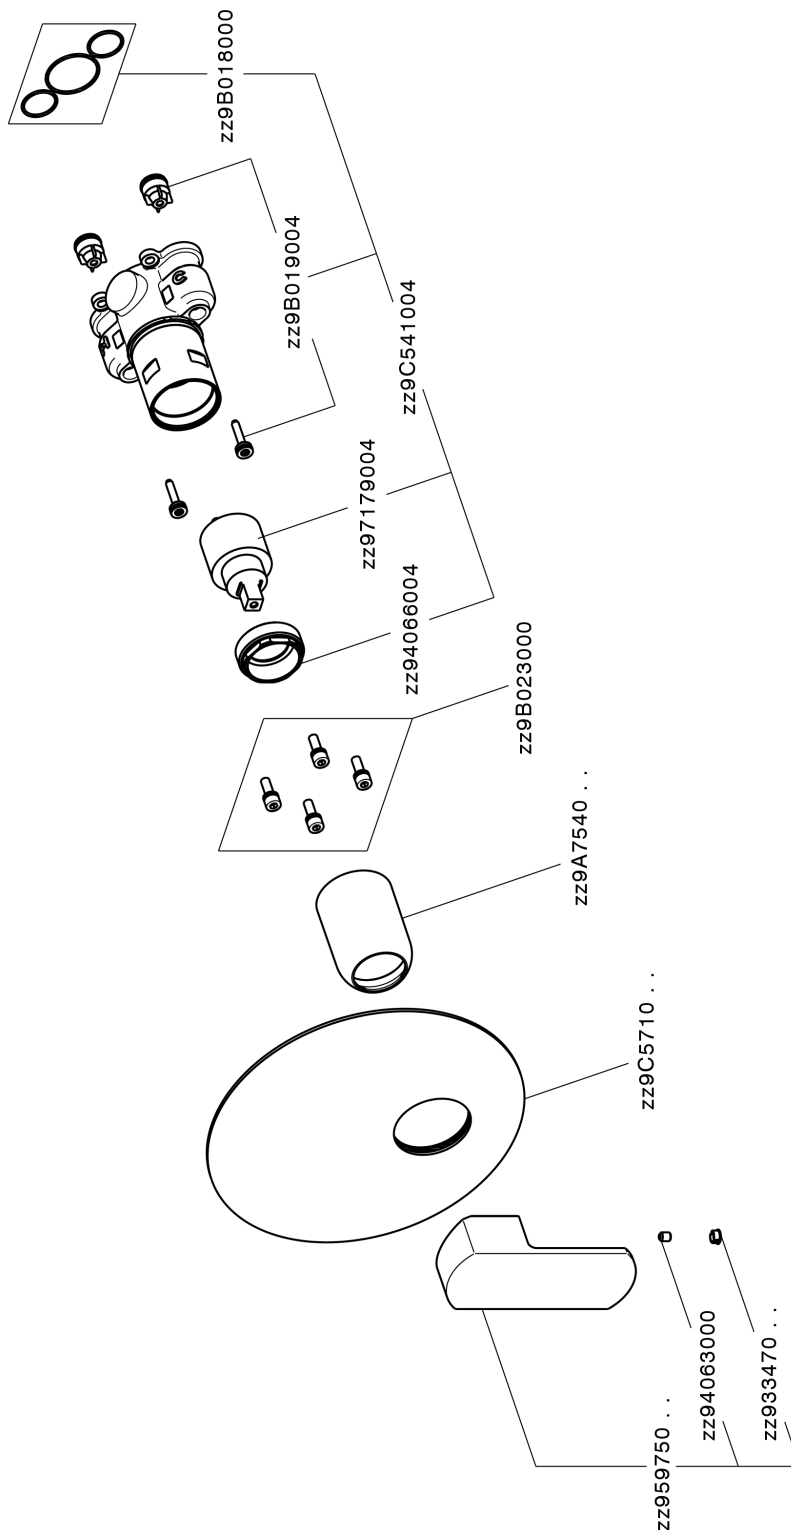

## Exposed part for Single Lever One Box Valve DADO\_DD0BM010

DD0BM010

<https://en.huberitalia.com/exposed-part-for-single-lever-one-box-valve-dado-dd0bm010>

## One Box Universal Concealed Part ONE BOX\_ZB00B031

ZB00B031

<https://en.huberitalia.com/one-box-universal-concealed-part-one-box-zb00b031>