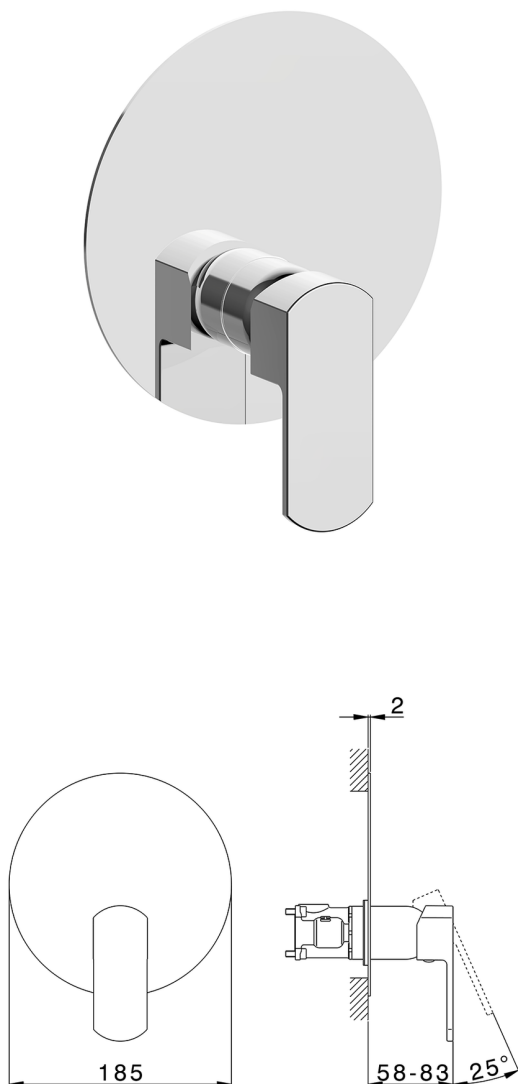

Exposed part for Single Lever One Box Valve DADO_DD0BM010

MODEL **DD0BM010**

Exposed part for Single Lever One Box Valve, 1 Outlet, Minimum depth of installation: 67 mm, without concealed part, for items ZB00B030-ZB00B031

AVAILABLE FINISHINGS

-  **21** 21 Chrome
-  **2B** 2B Polished Nickel
-  **2F** 2F Brushed Nickel
-  **40** 40 Matt Black
-  **4Q** 4Q Matt White

CHARACTERISTICS

Cartridge Spare Parts **ZZ97179000**

35 mm Cartridge

Installation **Concealed**

Required concealed parts **ZB00B031**

ZB00B030

Exposed part for Single Lever One Box Valve DADO_DD0BM010

DD0BM010

<https://en.huberitalia.com/exposed-part-for-single-lever-one-box-valve-dado-dd0bm010>

One Box Universal Concealed Part ONE BOX_ZB00B031

MODEL **ZB00B031**

One Box Universal Concealed Part, for 1 or 2 or 3 outlet thermostatic or single lever, without trim kit, with noise reducers, with sealing gasket