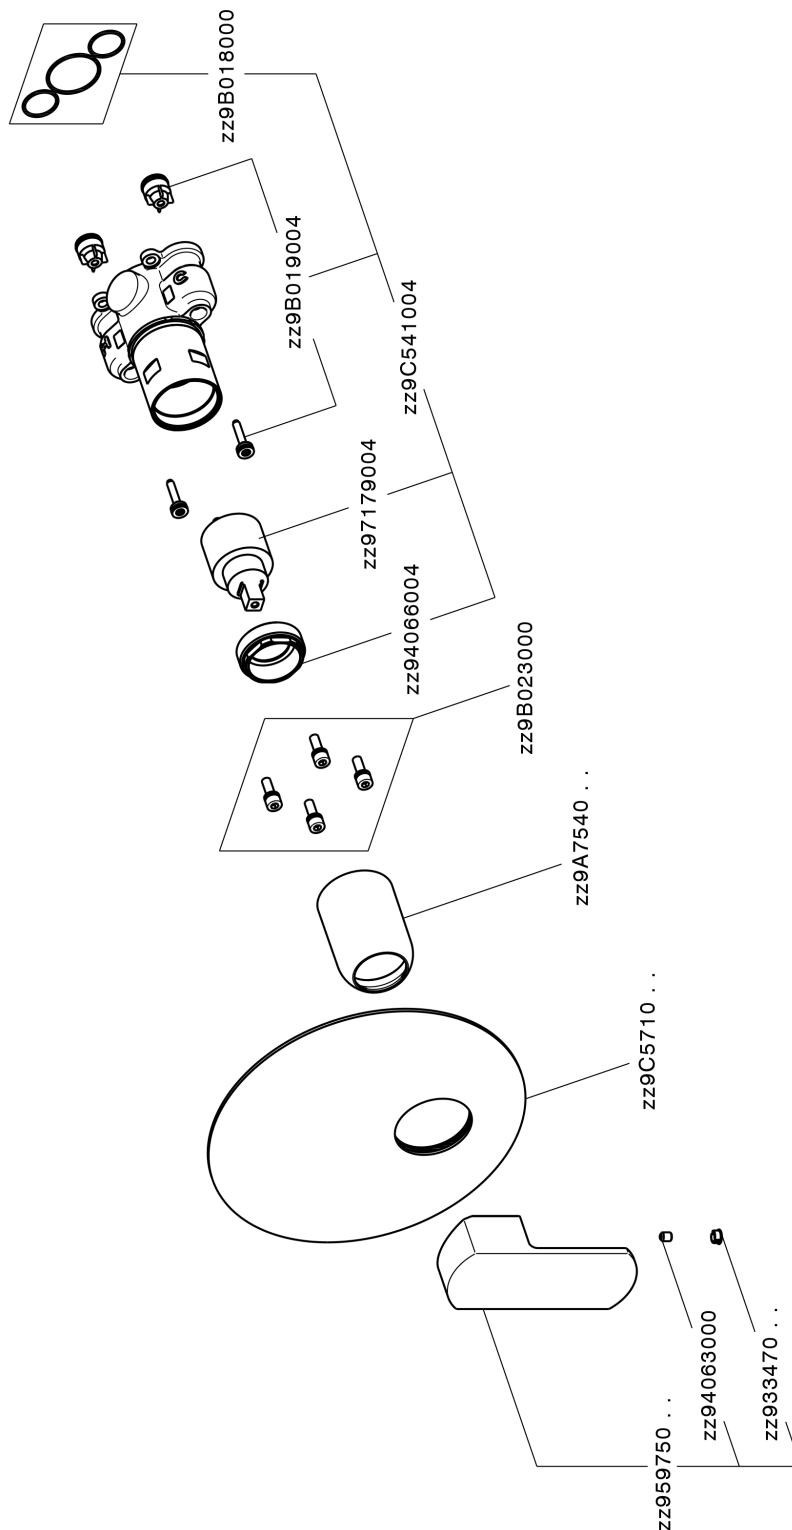

Exposed part for Single Lever One Box Valve DADO_DD0BM010

MODEL **DD0BM010**

Exposed part for Single Lever One Box Valve, 1 Outlet, Minimum depth of installation: 67 mm, without concealed part, for items ZB00B030-ZB00B031

AVAILABLE FINISHINGS

-  **21** 21 Chrome
-  **2B** 2B Polished Nickel
-  **2F** 2F Brushed Nickel
-  **40** 40 Matt Black
-  **4Q** 4Q Matt White

CHARACTERISTICS

Cartridge Spare Parts **ZZ97179000**

35 mm Cartridge

Installation **Concealed**

Required concealed parts **ZB00B031**

ZB00B030

Exposed part for Single Lever One Box Valve DADO_DD0BM010

DD0BM010

<https://en.huberitalia.com/exposed-part-for-single-lever-one-box-valve-dado-dd0bm010>

One Box Universal Concealed Part ONE BOX_ZB00B031

MODEL **ZB00B031**

One Box Universal Concealed Part, for 1 or 2 or 3 outlet thermostatic or single lever, without trim kit, with noise reducers, with sealing gasket