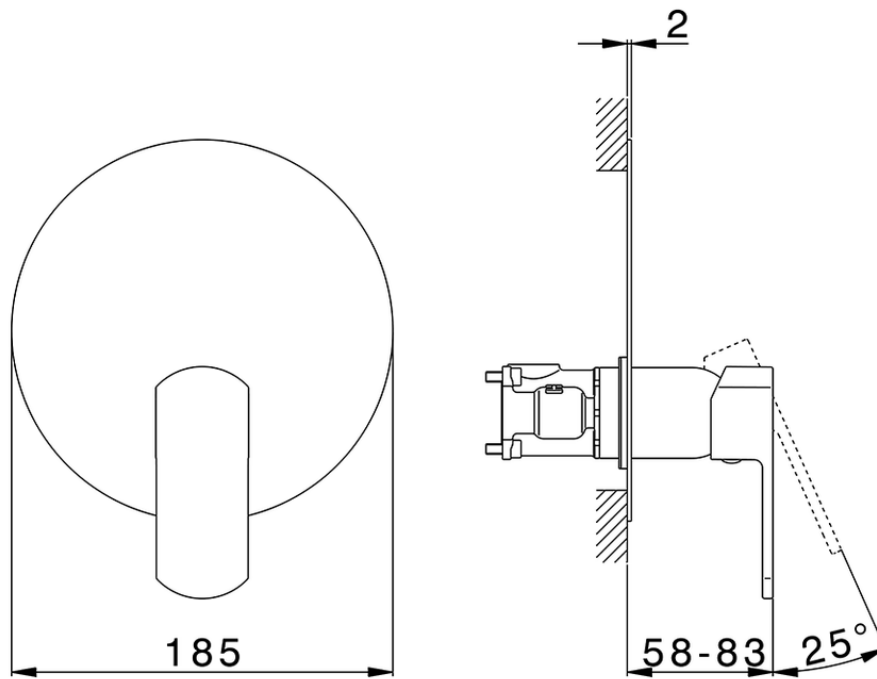

Exposed part for Single Lever One Box Valve DADO_DD0BM010

DD0BM010

<https://en.huberitalia.com/exposed-part-for-single-lever-one-box-valve-dado-dd0bm010>

ZB00B031

<https://en.huberitalia.com/one-box-universal-concealed-part-one-box-zb00b031>