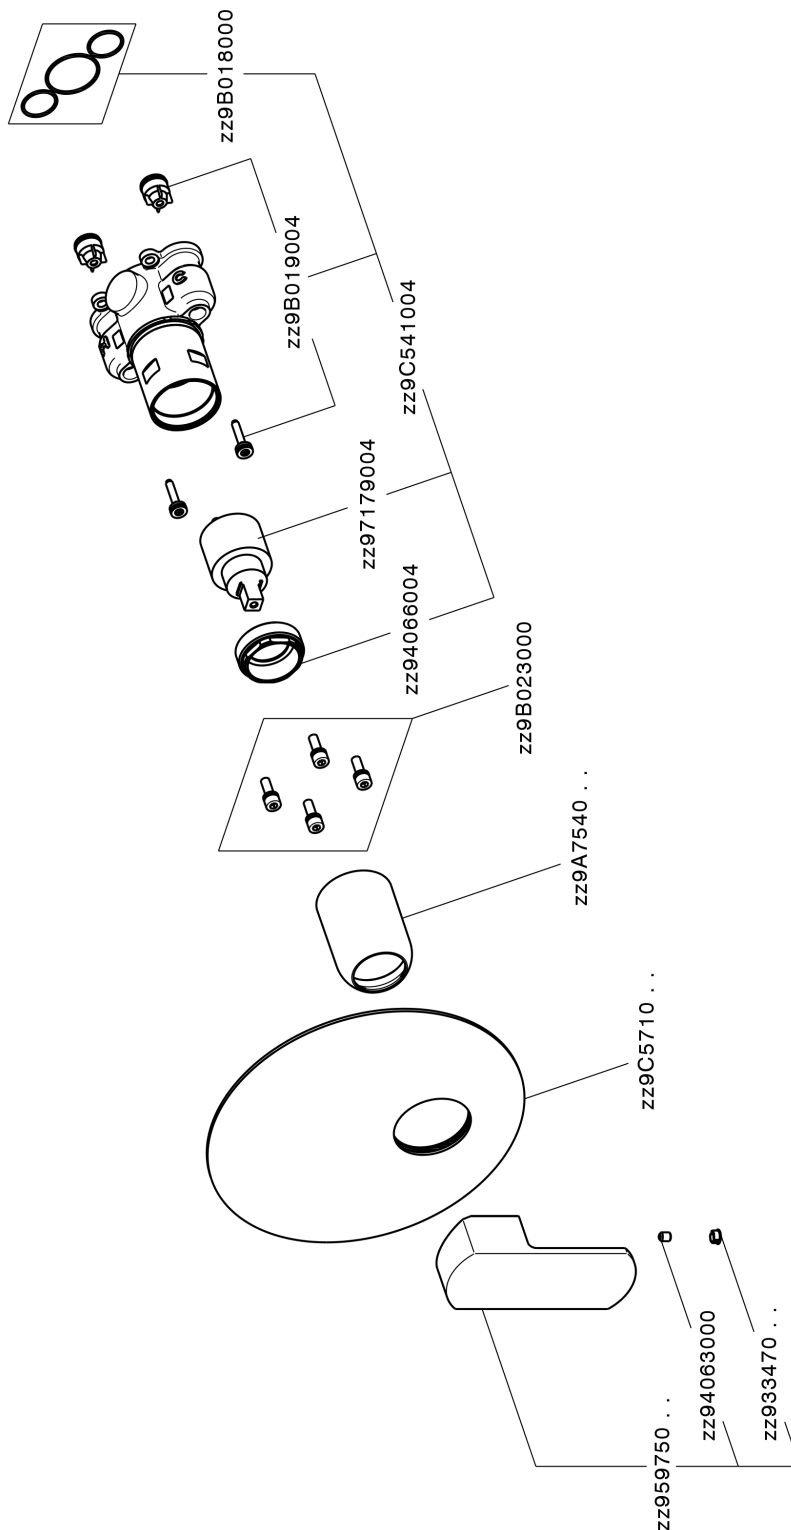

Exposed part for Single Lever One Box Valve DADO_DD0BM010

DD0BM010

<https://en.huberitalia.com/exposed-part-for-single-lever-one-box-valve-dado-dd0bm010>

One Box Universal Concealed Part ONE BOX_ZB00B031

ZB00B031

<https://en.huberitalia.com/one-box-universal-concealed-part-one-box-zb00b031>

One Box Universal Concealed Part ONE BOX_ZB00B030

ZB00B030

<https://en.huberitalia.com/one-box-universal-concealed-part-one-box-zb00b030>

2024-11-24