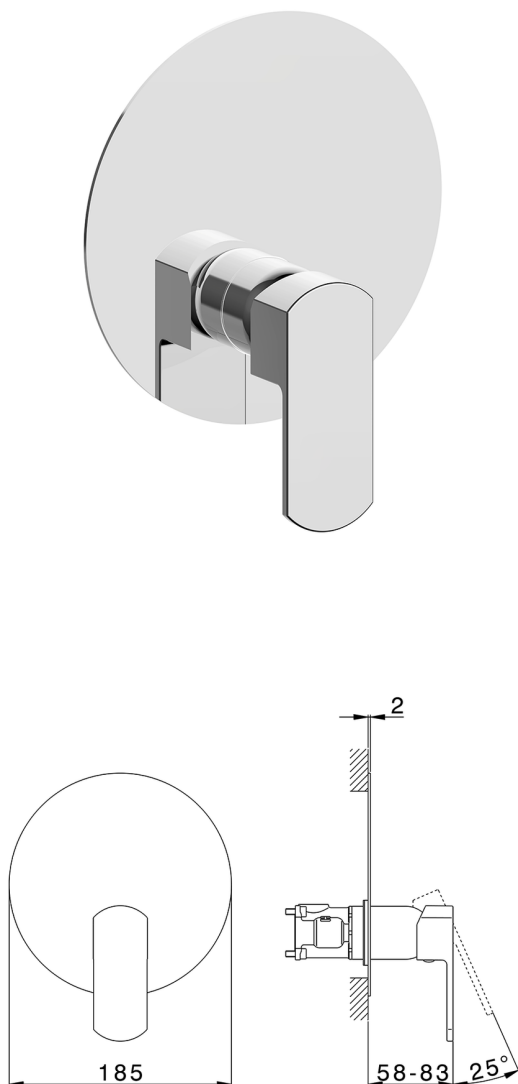

## Exposed part for Single Lever One Box Valve DADO\_DD0BM010

MODEL **DD0BM010**

Exposed part for Single Lever One Box Valve, 1 Outlet, Minimum depth of installation: 67 mm, without concealed part, for items ZB00B030-ZB00B031

### CHARACTERISTICS

Cartridge Spare Parts **ZZ97179000**  
**35 mm Cartridge**  
 Installation **Concealed**  
 Required concealed parts **ZB00B031**  
**ZB00B030**

## Exposed part for Single Lever One Box Valve DADO\_DD0BM010

DD0BM010

<https://en.huberitalia.com/exposed-part-for-single-lever-one-box-valve-dado-dd0bm010>