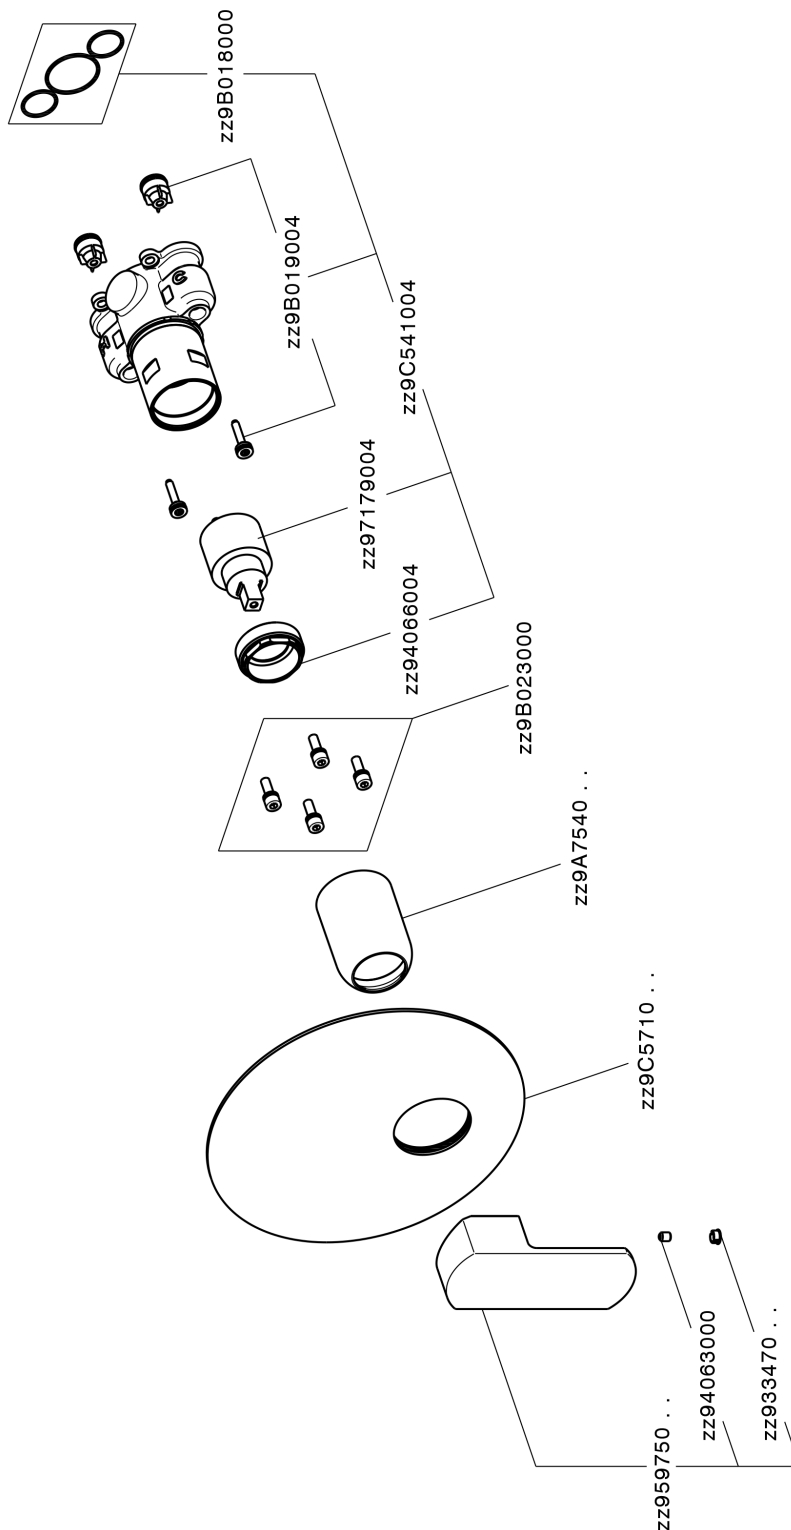

## Exposed part for Single Lever One Box Valve DADO\_DD0BM010

MODEL **DD0BM010**

Exposed part for Single Lever One Box Valve, 1 Outlet, Minimum depth of installation: 67 mm, without concealed part, for items ZB00B030-ZB00B031

### CHARACTERISTICS

Cartridge Spare Parts **ZZ97179000**  
**35 mm Cartridge**  
 Installation **Concealed**  
 Required concealed parts **ZB00B031**  
**ZB00B030**

## Exposed part for Single Lever One Box Valve DADO\_DD0BM010

DD0BM010

<https://en.huberitalia.com/exposed-part-for-single-lever-one-box-valve-dado-dd0bm010>

## One Box Universal Concealed Part ONE BOX\_ZB00B031

MODEL **ZB00B031**

One Box Universal Concealed Part, for 1 or 2 or 3 outlet thermostatic or single lever, without trim kit, with noise reducers, with sealing gasket