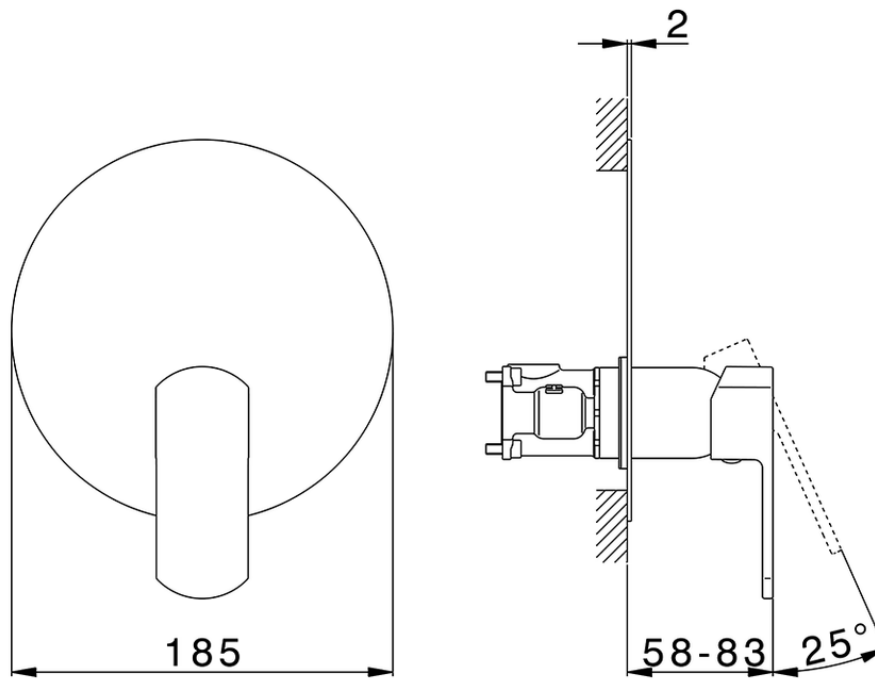

Exposed part for Single Lever One Box Valve DADO_DD0BM010

DD0BM010

<https://en.huberitalia.com/exposed-part-for-single-lever-one-box-valve-dado-dd0bm010>

ZB00B031

<https://en.huberitalia.com/one-box-universal-concealed-part-one-box-zb00b031>