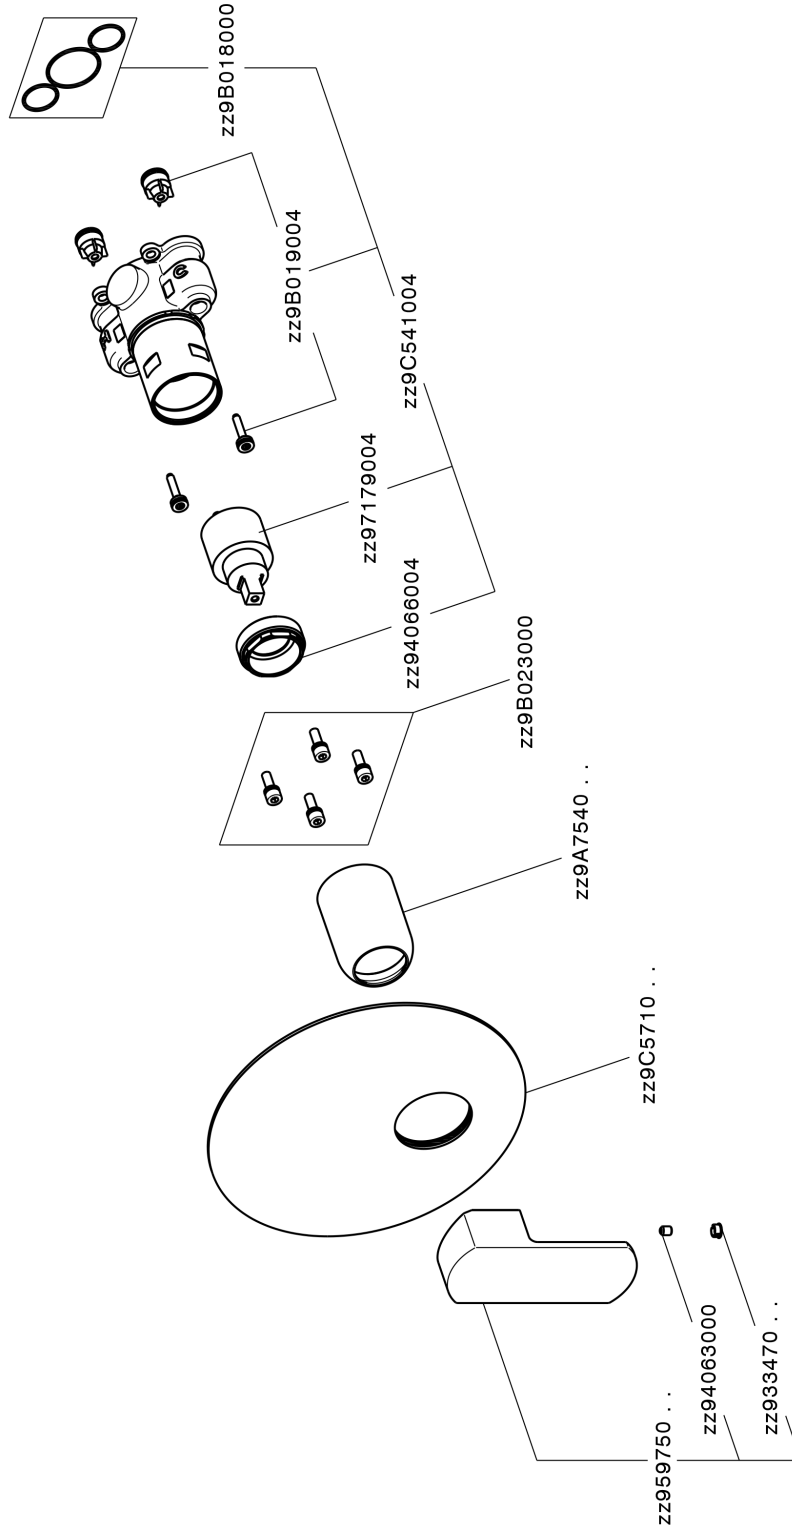

## Exposed part for Single Lever One Box Valve DADO\_DD0BM010

DD0BM010

<https://en.huberitalia.com/exposed-part-for-single-lever-one-box-valve-dado-dd0bm010>

## One Box Universal Concealed Part ONE BOX\_ZB00B031

ZB00B031

<https://en.huberitalia.com/one-box-universal-concealed-part-one-box-zb00b031>